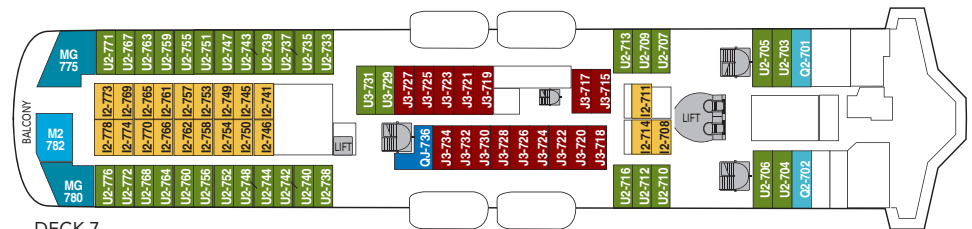

MS TROLLFJORD

- DECK 9
- DECK 8
- DECK 7
- DECK 6
- DECK 5
- DECK 4
- DECK 3
- DECK 2
- DECK 1

CABIN CATEGORIES

BC	Description	Deck
MX Outs	Owners suite, two rooms, queen size bed, sitting area, dining table, TV, stereo, coffeemaker, internet access, minibar, safe, private balcony. De luxe bathroom w/ bath tub & wc. Separate guest wc.	8
MG Outs	Grand suite, one room, queen size bed, sitting area, TV, internet access, stereo, coffeemaker, minibar, safe, de luxe bathroom with bath tub & shower/wc. MG on deck 8 w/large bay window. Suite 780 & 775 w/private balcony and separate sleeping area. Suite 780 shower only, 775 bath tub only.	7,8
M Outs	One room suite, queen size bed, sitting area, TV, internet access, stereo, coffeemaker, minibar, private balcony. De luxe bathroom w/shower & wc.	7
Q Outs	Mini suite, queen size bed, sitting area, TV, stereo, coffeemaker, minibar, shower/wc.	6,7
QJ Outs	Mini suite, twin beds, sitting area, TV, mini bar, shower/wc, limited or no view.	6,7
U Outs	One bed, one sofa bed, table, shower/wc.	7,8
P Outs	One bed, one sofa bed, table, shower/wc.	6
N Outs	One bed, one sofa bed, table, shower/wc.	4
J Outs	One bed, one sofa bed, shower/wc, limited or no view.	6,7
L Outs	One bed, one sofa bed, porthole, shower/wc.	3,4
I Ins.	One bed, one sofa bed, TV, shower/wc.	4,6 7
H Outs	Cabin for disabled.	6

Cabin layout: Grand suites w/balcony: 2, Suites w/balcony: 3, Suites w/bay window: 10, Mini suites: 6, Cabins: 276, Cabins for disabled: 4. Cabins total: 301

DECK 9

DECK 8

DECK 7

DECK 6

DECK 5

DECK 4

DECK 3

Year of construction:	2002	Gross tonnage:	16 140	Beam:	21,5 m	Passengers:	822	Car capacity:	45
Ship yard:	Fosen Mek. Verk., (N)	Overall length:	135,75 metres	Service speed:	15 knots	Beds:	646	Max weight: 5000	Max height: 2,20
								Max length: 6,30	Max width: 2,40