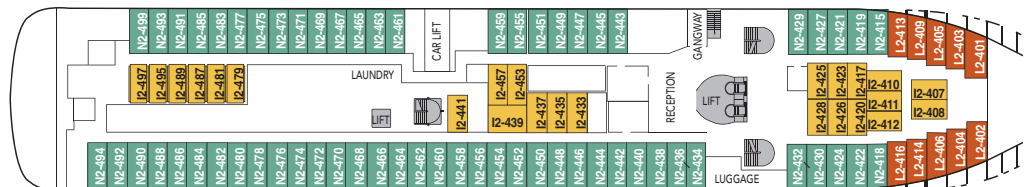

MS TROLLFJORD

- DECK 9
- DECK 8
- DECK 7
- DECK 6
- DECK 5
- DECK 4
- DECK 3
- DECK 2
- DECK 1

CABIN CATEGORIES

BC	Description	Deck
MX Outs	Owners suite, two rooms, queen size bed, sitting area, dining table, TV, stereo, coffeemaker, internet access, minibar, safe, private balcony. De luxe bathroom w/ bath tub & wc. Separate guest wc.	8
MG Outs	Grand suite, one room, queen size bed, sitting area, TV, internet access, stereo, coffeemaker, minibar, safe, de luxe bathroom with bath tub & shower/wc. MG on deck 8 w/large bay window. Suite 780 & 775 w/private balcony and separate sleeping area. Suite 780 shower only, 775 bath tub only.	7,8
M Outs	One room suite, queen size bed, sitting area, TV, internet access, stereo, coffeemaker, minibar, private balcony. De luxe bathroom w/shower & wc.	7
Q Outs	Mini suite, queen size bed, sitting area, TV, stereo, coffeemaker, minibar, shower/wc.	6,7
QJ Outs	Mini suite, twin beds, sitting area, TV, mini bar, shower/wc, limited or no view.	6,7
U Outs	One bed, one sofa bed, table, shower/wc.	7,8
P Outs	One bed, one sofa bed, table, shower/wc.	6
N Outs	One bed, one sofa bed, table, shower/wc.	4
J Outs	One bed, one sofa bed, shower/wc, limited or no view.	6,7
L Outs	One bed, one sofa bed, porthole, shower/wc.	3,4
I Ins.	One bed, one sofa bed, TV, shower/wc.	4,6 7
H Outs	Cabin for disabled.	6

Cabin layout: Grand suites w/balcony: 2, Suites w/balcony: 3, Suites w/bay window: 10, Mini suites: 6, Cabins: 276, Cabins for disabled: 4. Cabins total: 301

DECK 9

DECK 8

DECK 7

DECK 6

DECK 5

DECK 4

DECK 3

Year of construction:	2002	Gross tonnage:	16 140	Beam:	21,5 m	Passengers:	822	Car capacity:	45
Ship yard:	Fosen Mek. Verk., (N)	Overall length:	135,75 metres	Service speed:	15 knots	Beds:	646	Max weight: 5000	Max height: 2,20
								Max length: 6,30	Max width: 2,40