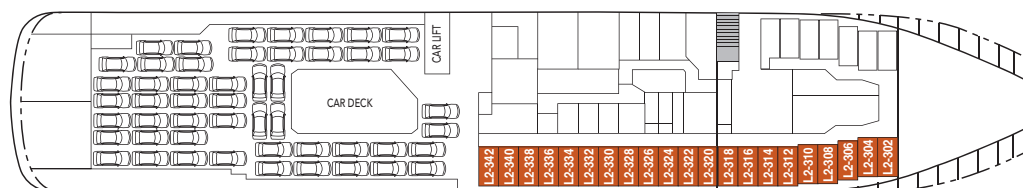

MS TROLLFJORD

- DECK 9
- DECK 8
- DECK 7
- DECK 6
- DECK 5
- DECK 4
- DECK 3
- DECK 2
- DECK 1

CABIN CATEGORIES

BC	Description	Deck
MX Outs	Owners suite, two rooms, queen size bed, sitting area, dining table, TV, stereo, coffeemaker, internet access, minibar, safe, private balcony. De luxe bathroom w/ bath tub & wc. Separate guest wc.	8
MG Outs	Grand suite, one room, queen size bed, sitting area, TV, internet access, stereo, coffeemaker, minibar, safe, de luxe bathroom with bath tub & shower/wc. MG on deck 8 w/large bay window. Suite 780 & 775 w/private balcony and separate sleeping area. Suite 780 shower only, 775 bath tub only.	7,8
M Outs	One room suite, queen size bed, sitting area, TV, internet access, stereo, coffeemaker, minibar, private balcony. De luxe bathroom w/shower & wc.	7
Q Outs	Mini suite, queen size bed, sitting area, TV, stereo, coffeemaker, minibar, shower/wc.	6,7
QJ Outs	Mini suite, twin beds, sitting area, TV, mini bar, shower/wc, limited or no view.	6,7
U Outs	One bed, one sofa bed, table, shower/wc.	7,8
P Outs	One bed, one sofa bed, table, shower/wc.	6
N Outs	One bed, one sofa bed, table, shower/wc.	4
J Outs	One bed, one sofa bed, shower/wc, limited or no view.	6,7
L Outs	One bed, one sofa bed, porthole, shower/wc.	3,4
I Ins.	One bed, one sofa bed, TV, shower/wc.	4,6 7
H Outs	Cabin for disabled.	6

Cabin layout: Grand suites w/balcony: 2, Suites w/balcony: 3, Suites w/bay window: 10, Mini suites: 6, Cabins: 276, Cabins for disabled: 4. Cabins total: 301

DECK 9

DECK 8

DECK 7

DECK 6

DECK 5

DECK 4

DECK 3

Year of construction:	2002	Gross tonnage:	16 140	Beam:	21,5 m	Passengers:	822	Car capacity:	45
Ship yard:	Fosen Mek. Verk., (N)	Overall length:	135,75 metres	Service speed:	15 knots	Beds:	646	Max weight: 5000	Max height: 2,20
								Max length: 6,30	Max width: 2,40