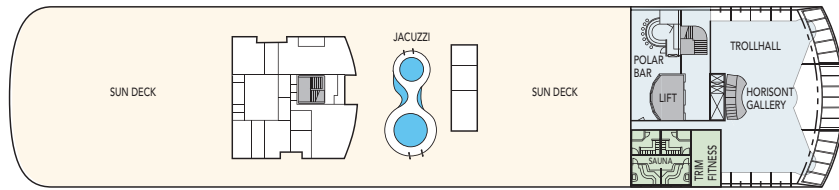

MS TROLLFJORD

- DECK 9
- DECK 8
- DECK 7
- DECK 6
- DECK 5
- DECK 4
- DECK 3
- DECK 2
- DECK 1

CABIN CATEGORIES

BC	Description	Deck
MX Outs	Owners suite, two rooms, queen size bed, sitting area, dining table, TV, stereo, coffeemaker, internet access, minibar, safe, private balcony. De luxe bathroom w/ bath tub & wc. Separate guest wc.	8
MG Outs	Grand suite, one room, queen size bed, sitting area, TV, internet access, stereo, coffeemaker, minibar, safe, de luxe bathroom with bath tub & shower/wc. MG on deck 8 w/large bay window. Suite 780 & 775 w/private balcony and separate sleeping area. Suite 780 shower only, 775 bath tub only.	7,8
M Outs	One room suite, queen size bed, sitting area, TV, internet access, stereo, coffeemaker, minibar, private balcony. De luxe bathroom w/shower & wc.	7
Q Outs	Mini suite, queen size bed, sitting area, TV, stereo, coffeemaker, minibar, shower/wc.	6,7
QJ Outs	Mini suite, twin beds, sitting area, TV, mini bar, shower/wc, limited or no view.	6,7
U Outs	One bed, one sofa bed, table, shower/wc.	7,8
P Outs	One bed, one sofa bed, table, shower/wc.	6
N Outs	One bed, one sofa bed, table, shower/wc.	4
J Outs	One bed, one sofa bed, shower/wc, limited or no view.	6,7
L Outs	One bed, one sofa bed, porthole, shower/wc.	3,4
I Ins.	One bed, one sofa bed, TV, shower/wc.	4,6 7
H Outs	Cabin for disabled.	6

Cabin layout: Grand suites w/balcony: 2, Suites w/balcony: 3, Suites w/bay window: 10, Mini suites: 6, Cabins: 276, Cabins for disabled: 4. Cabins total: 301

DECK 9

DECK 8

DECK 7

DECK 6

DECK 5

DECK 4

DECK 3

Year of construction:	2002	Gross tonnage:	16 140	Beam:	21,5 m	Passengers:	822	Car capacity:	45
Ship yard:	Fosen Mek. Verk., (N)	Overall length:	135,75 metres	Service speed:	15 knots	Beds:	646	Max weight: 5000	Max height: 2,20
								Max length: 6,30	Max width: 2,40