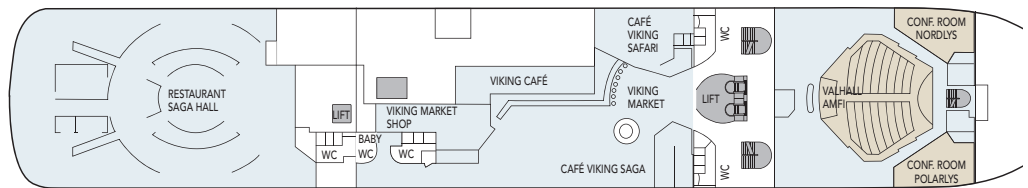

MS TROLLFJORD

- DECK 9
- DECK 8
- DECK 7
- DECK 6
- DECK 5
- DECK 4
- DECK 3
- DECK 2
- DECK 1

CABIN CATEGORIES

BC	Description	Deck
MX Outs	Owners suite, two rooms, queen size bed, sitting area, dining table, TV, stereo, coffeemaker, internet access, minibar, safe, private balcony. De luxe bathroom w/ bath tub & wc. Separate guest wc.	8
MG Outs	Grand suite, one room, queen size bed, sitting area, TV, internet access, stereo, coffeemaker, minibar, safe, de luxe bathroom with bath tub & shower/wc. MG on deck 8 w/large bay window. Suite 780 & 775 w/private balcony and separate sleeping area. Suite 780 shower only, 775 bath tub only.	7,8
M Outs	One room suite, queen size bed, sitting area, TV, internet access, stereo, coffeemaker, minibar, private balcony. De luxe bathroom w/shower & wc.	7
Q Outs	Mini suite, queen size bed, sitting area, TV, stereo, coffeemaker, minibar, shower/wc.	6,7
QJ Outs	Mini suite, twin beds, sitting area, TV, mini bar, shower/wc, limited or no view.	6,7
U Outs	One bed, one sofa bed, table, shower/wc.	7,8
P Outs	One bed, one sofa bed, table, shower/wc.	6
N Outs	One bed, one sofa bed, table, shower/wc.	4
J Outs	One bed, one sofa bed, shower/wc, limited or no view.	6,7
L Outs	One bed, one sofa bed, porthole, shower/wc.	3,4
I Ins.	One bed, one sofa bed, TV, shower/wc.	4,6 7
H Outs	Cabin for disabled.	6

Due to weather conditions portholes may be closed upon captains decision.

Public areas:

- Restaurant, Café, Bar, Lounges
- Outdoor area
- Lift/stairs
- Fitness room/sauna
- Conference room

- Outdoor jacuzzi: **Yes**
- Internet cafe: **Yes**
- Fitness room/sauna: **Yes**

Cabin layout: Grand suites w/balcony: 2, Suites w/balcony: 3, Suites w/bay window: 10, Mini suites: 6, Cabins: 276, Cabins for disabled: 4. Cabins total: 301

DECK 9

DECK 8

DECK 7

DECK 6

DECK 5

DECK 4

DECK 3