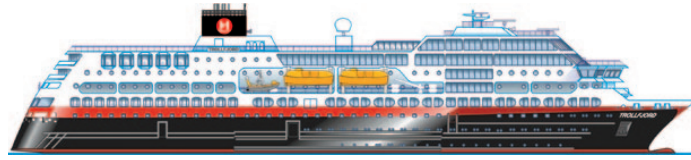

MS TROLLFJORD

- DECK 9
- DECK 8
- DECK 7
- DECK 6
- DECK 5
- DECK 4
- DECK 3
- DECK 2
- DECK 1

CABIN CATEGORIES

BC	Description	Deck
MX Outs	Owners suite, two rooms, queen size bed, sitting area, dining table, TV, stereo, coffeemaker, internet access, minibar, safe, private balcony. De luxe bathroom w/ bath tub & wc. Separate guest wc.	8
MG Outs	Grand suite, one room, queen size bed, sitting area, TV, internet access, stereo, coffeemaker, minibar, safe, de luxe bathroom with bath tub & shower/wc. MG on deck 8 w/large bay window. Suite 780 & 775 w/private balcony and separate sleeping area. Suite 780 shower only, 775 bath tub only.	7,8
M Outs	One room suite, queen size bed, sitting area, TV, internet access, stereo, coffeemaker, minibar, private balcony. De luxe bathroom w/shower & wc.	7
Q Outs	Mini suite, queen size bed, sitting area, TV, stereo, coffeemaker, minibar, shower/wc.	6,7
QJ Outs	Mini suite, twin beds, sitting area, TV, mini bar, shower/wc, limited or no view.	6,7
U Outs	One bed, one sofa bed, table, shower/wc.	7,8
P Outs	One bed, one sofa bed, table, shower/wc.	6
N Outs	One bed, one sofa bed, table, shower/wc.	4
J Outs	One bed, one sofa bed, shower/wc, limited or no view.	6,7
L Outs	One bed, one sofa bed, porthole, shower/wc.	3,4
I Ins.	One bed, one sofa bed, TV, shower/wc.	4,6 7
H Outs	Cabin for disabled.	6

Year of construction:	2002	Gross tonnage:	16 140	Beam:	21,5 m	Passengers:	822	Car capacity:	45
Ship yard:	Fosen Mek. Verk., (N)	Overall length:	135,75 metres	Service speed:	15 knots	Beds:	646	Max weight: 5000	Max height: 2,20
								Max length: 6,30	Max width: 2,40