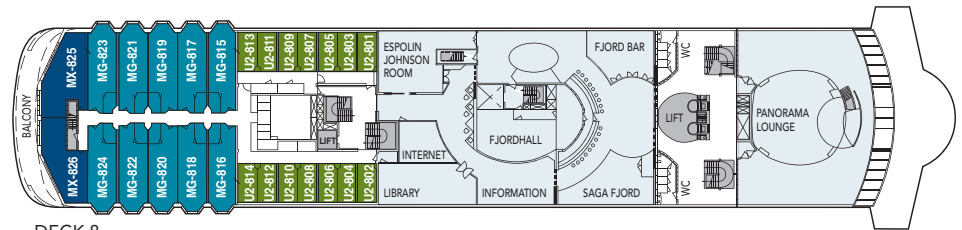

MS TROLLFJORD

- DECK 9
- DECK 8
- DECK 7
- DECK 6
- DECK 5
- DECK 4
- DECK 3
- DECK 2
- DECK 1

CABIN CATEGORIES

BC	Description	Deck
MX Outs	Owners suite, two rooms, queen size bed, sitting area, dining table, TV, stereo, coffeemaker, internet access, minibar, safe, private balcony. De luxe bathroom w/ bath tub & wc. Separate guest wc.	8
MG Outs	Grand suite, one room, queen size bed, sitting area, TV, internet access, stereo, coffeemaker, minibar, safe, de luxe bathroom with bath tub & shower/wc. MG on deck 8 w/large bay window. Suite 780 & 775 w/private balcony and separate sleeping area. Suite 780 shower only, 775 bath tub only.	7,8
M Outs	One room suite, queen size bed, sitting area, TV, internet access, stereo, coffeemaker, minibar, private balcony. De luxe bathroom w/shower & wc.	7
Q Outs	Mini suite, queen size bed, sitting area, TV, stereo, coffeemaker, minibar, shower/wc.	6,7
QJ Outs	Mini suite, twin beds, sitting area, TV, mini bar, shower/wc, limited or no view.	6,7
U Outs	One bed, one sofa bed, table, shower/wc.	7,8
P Outs	One bed, one sofa bed, table, shower/wc.	6
N Outs	One bed, one sofa bed, table, shower/wc.	4
J Outs	One bed, one sofa bed, shower/wc, limited or no view.	6,7
L Outs	One bed, one sofa bed, porthole, shower/wc.	3,4
I Ins.	One bed, one sofa bed, TV, shower/wc.	4,6 7
H Outs	Cabin for disabled.	6

Cabin layout: Grand suites w/balcony: 2, Suites w/balcony: 3, Suites w/bay window: 10, Mini suites: 6, Cabins: 276, Cabins for disabled: 4. Cabins total: 301

DECK 9

DECK 8

DECK 7

DECK 6

DECK 5

DECK 4

DECK 3

Year of construction:	2002	Gross tonnage:	16 140	Beam:	21,5 m	Passengers:	822	Car capacity:	45
Ship yard:	Fosen Mek. Verk., (N)	Overall length:	135,75 metres	Service speed:	15 knots	Beds:	646	Max weight: 5000	Max height: 2,20
								Max length: 6,30	Max width: 2,40