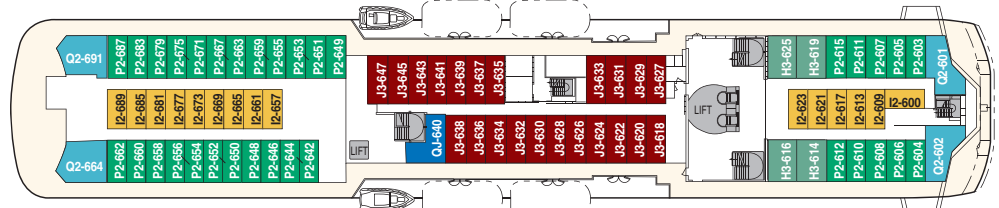

MS TROLLFJORD

- DECK 9
- DECK 8
- DECK 7
- DECK 6
- DECK 5
- DECK 4
- DECK 3
- DECK 2
- DECK 1

CABIN CATEGORIES

BC	Description	Deck
MX Outs	Owners suite, two rooms, queen size bed, sitting area, dining table, TV, stereo, coffeemaker, internet access, minibar, safe, private balcony. De luxe bathroom w/ bath tub & wc. Separate guest wc.	8
MG Outs	Grand suite, one room, queen size bed, sitting area, TV, internet access, stereo, coffeemaker, minibar, safe, de luxe bathroom with bath tub & shower/wc. MG on deck 8 w/large bay window. Suite 780 & 775 w/private balcony and separate sleeping area. Suite 780 shower only, 775 bath tub only.	7,8
M Outs	One room suite, queen size bed, sitting area, TV, internet access, stereo, coffeemaker, minibar, private balcony. De luxe bathroom w/shower & wc.	7
Q Outs	Mini suite, queen size bed, sitting area, TV, stereo, coffeemaker, minibar, shower/wc.	6,7
QJ Outs	Mini suite, twin beds, sitting area, TV, mini bar, shower/wc, limited or no view.	6,7
U Outs	One bed, one sofa bed, table, shower/wc.	7,8
P Outs	One bed, one sofa bed, table, shower/wc.	6
N Outs	One bed, one sofa bed, table, shower/wc.	4
J Outs	One bed, one sofa bed, shower/wc, limited or no view.	6,7
L Outs	One bed, one sofa bed, porthole, shower/wc.	3,4
I Ins.	One bed, one sofa bed, TV, shower/wc.	4,6 7
H Outs	Cabin for disabled.	6

Cabin layout: Grand suites w/balcony: 2, Suites w/balcony: 3, Suites w/bay window: 10, Mini suites: 6, Cabins: 276, Cabins for disabled: 4. Cabins total: 301

DECK 9

DECK 8

DECK 7

DECK 6

DECK 5

DECK 4

DECK 3

Year of construction:	2002	Gross tonnage:	16 140	Beam:	21,5 m	Passengers:	822	Car capacity:	45
Ship yard:	Fosen Mek. Verk., (N)	Overall length:	135,75 metres	Service speed:	15 knots	Beds:	646	Max weight: 5000	Max height: 2,20
								Max length: 6,30	Max width: 2,40