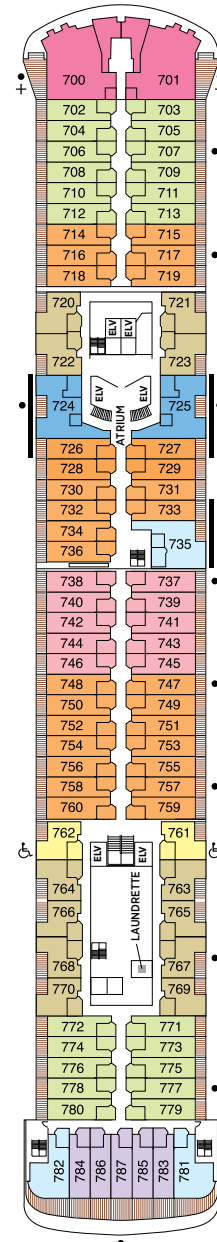

Seven Seas Explorer® DECK PLANS

DECK 4

DECK 5

DECK 6

DECK 7

DECK 8

| | | | |
|----|------------------|----|----------------------|
| RS | REGENT SUITE | D | CONCIERGE SUITE |
| MS | MASTER SUITE | E | CONCIERGE SUITE |
| GS | GRAND SUITE | F1 | SUPERIOR SUITE |
| ES | EXPLORER SUITE | F2 | SUPERIOR SUITE |
| SS | SEVEN SEAS SUITE | G1 | DELUXE VERANDA SUITE |
| A | PENTHOUSE SUITE | G2 | DELUXE VERANDA SUITE |
| B | PENTHOUSE SUITE | H | VERANDA SUITE |
| C | PENTHOUSE SUITE | | |

OVERALL LENGTH . . . 735 ft.
 BEAM (WIDTH) 102 ft.
 DRAFT 23 ft.
 GUESTS 750
 OFFICERS European
 CREW 542 International
 GUEST DECKS 10
 GROSS TONNAGE . . . 56,000
 CRUISING SPEED . . . 19.5 Knots
 SHIP'S REGISTRY . . . Marshall Islands

Seven Seas Voyager® DECK PLANS

DECK 4

DECK 5

DECK 6

DECK 7

- | | |
|---|--|
| MS MASTER SUITE | C PENTHOUSE SUITE |
| GS GRAND SUITE | D CONCIERGE SUITE |
| VS VOYAGER SUITE | E CONCIERGE SUITE |
| SS SEVEN SEAS SUITE | F DELUXE VERANDA SUITE |
| A PENTHOUSE SUITE | G DELUXE VERANDA SUITE |
| B PENTHOUSE SUITE | H DELUXE VERANDA SUITE |

OVERALL LENGTH 670 ft.
 BEAM (WIDTH) 94.5 ft.
 DRAFT 23 ft.
 GUESTS 700
 OFFICERS European
 CREW 447 International
 GUEST DECKS 9
 GROSS TONNAGE 42,363
 CRUISING SPEED 20 Knots
 SHIP'S REGISTRY Bahamas