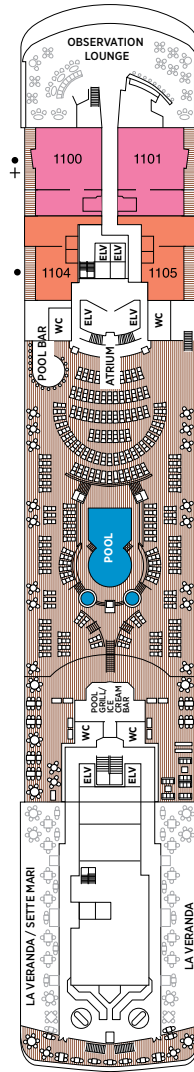

MS MASTER SUITE	 C PENTHOUSE SUITE
 GS GRAND SUITE	 D CONCIERGE SUITE
 VS VOYAGER SUITE	 E CONCIERGE SUITE
 SS SEVEN SEAS SUITE	 F DELUXE VERANDA SUITE
 A PENTHOUSE SUITE	 G DELUXE VERANDA SUITE
 B PENTHOUSE SUITE	 H DELUXE VERANDA SUITE

OVERALL LENGTH . . . . . 670 ft.
BEAM (WIDTH) . . . . . 94.5 ft.
DRAFT . . . . . 23 ft.
GUESTS 700
OFFICERS . . . . . European
CREW . . . . . 447 International
GUEST DECKS 9
GROSS TONNAGE 42,363
CRUISING SPEED . . . . . 20 Knots
SHIP'S REGISTRY . . . . . Bahamas

DECK 8

DECK 9

DECK 10

DECK 11

DECK 12

- + 2-bedroom suite accommodates up to 6 guests
- Convertible sofa bed
- ♿ Wheelchair accessible suites 761, 762, 859 and 860 have shower stall instead of bathtub
- Connecting suites

Up to one rollaway bed can be added to most suites, please inquire at time of booking.