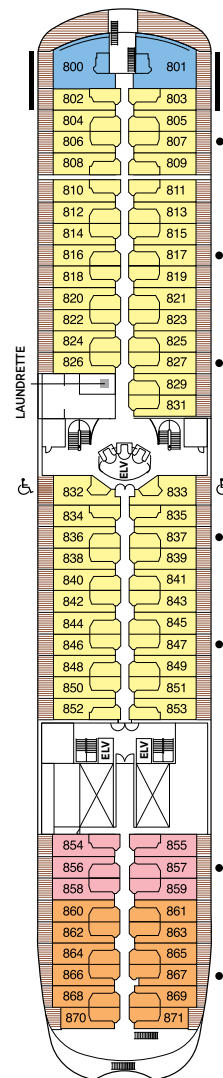

Seven Seas Navigator® DECK PLANS

DECK 8