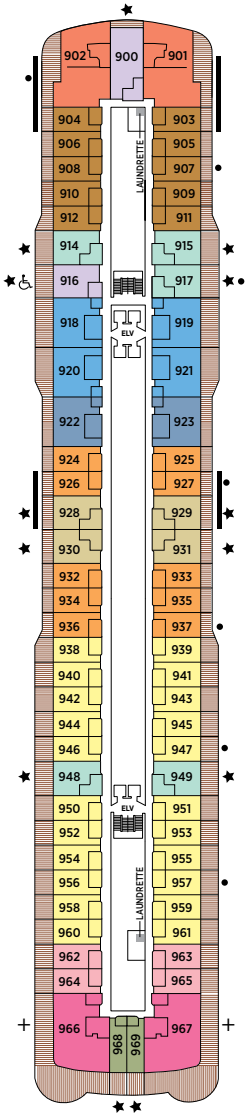

Seven Seas Explorer® DECK PLANS

DECK 4

DECK 5

DECK 6

DECK 7

DECK 8

| | | | |
|----|------------------|----|----------------------|
| RS | REGENT SUITE | D | CONCIERGE SUITE |
| MS | MASTER SUITE | E | CONCIERGE SUITE |
| GS | GRAND SUITE | F1 | SUPERIOR SUITE |
| ES | EXPLORER SUITE | F2 | SUPERIOR SUITE |
| SS | SEVEN SEAS SUITE | G1 | DELUXE VERANDA SUITE |
| A | PENTHOUSE SUITE | G2 | DELUXE VERANDA SUITE |
| B | PENTHOUSE SUITE | H | VERANDA SUITE |
| C | PENTHOUSE SUITE | | |

OVERALL LENGTH . . . 735 ft.
 BEAM (WIDTH) 102 ft.
 DRAFT 23 ft.
 GUESTS 750
 OFFICERS European
 CREW 542 International
 GUEST DECKS 10
 GROSS TONNAGE . . . 56,000
 CRUISING SPEED . . . 19.5 Knots
 SHIP'S REGISTRY . . . Marshall Islands

DECK 9

DECK 10

DECK 11

DECK 12

DECK 14

- + 2-bedroom suite accommodates up to 6 guests
 - Convertible sofa bed
 - ♿ Wheelchair accessible suites 822, 823, and 916 have shower stall instead of bathtub
 - Connecting suites
 - ★ Bathroom features a glass-enclosed shower instead of bathtub in category A, B, C, G1, G2 and H
- Up to one rollaway bed can be added to most suites, please inquire at time of booking.

OVERALL LENGTH 670 ft.
 BEAM (WIDTH) 94.5 ft.
 DRAFT 23 ft.
 GUESTS 700
 OFFICERS European
 CREW 447 International
 GUEST DECKS 9
 GROSS TONNAGE 42,363
 CRUISING SPEED 20 Knots
 SHIP'S REGISTRY Bahamas