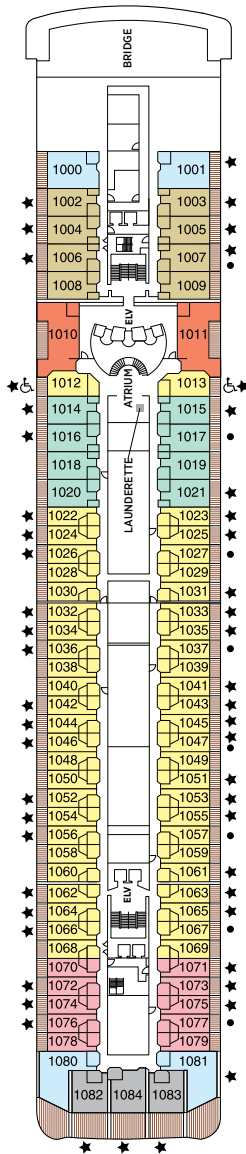

OVERALL LENGTH . . . 735 ft.
 BEAM (WIDTH) 102 ft.
 DRAFT 23 ft.
 GUESTS 750
 OFFICERS European
 CREW 542 International
 GUEST DECKS 10
 GROSS TONNAGE . . . 56,000
 CRUISING SPEED . . . 19.5 Knots
 SHIP'S REGISTRY . . . Marshall Islands

DECK 9

DECK 10

DECK 11

DECK 12

DECK 14

- + 2-bedroom suite accommodates up to 6 guests
 - Convertible sofa bed
 - ♿ Wheelchair accessible suites 822, 823, and 916 have shower stall instead of bathtub
 - Connecting suites
 - ★ Bathroom features a glass-enclosed shower instead of bathtub in category A, B, C, G1, G2 and H
- Up to one rollaway bed can be added to most suites, please inquire at time of booking.

OVERALL LENGTH 670 ft.
 BEAM (WIDTH) 94.5 ft.
 DRAFT 23 ft.
 GUESTS 700
 OFFICERS European
 CREW 447 International
 GUEST DECKS 9
 GROSS TONNAGE 42,363
 CRUISING SPEED 20 Knots
 SHIP'S REGISTRY Bahamas

OVERALL LENGTH 709 ft.
 BEAM (WIDTH) 93 ft.
 DRAFT 21 ft.
 GUESTS 700
 OFFICERS European
 CREW 445 International
 GUEST DECKS 8
 GROSS TONNAGE 48,075
 CRUISING SPEED 20 Knots
 SHIP'S REGISTRY Bahamas

DECK 9