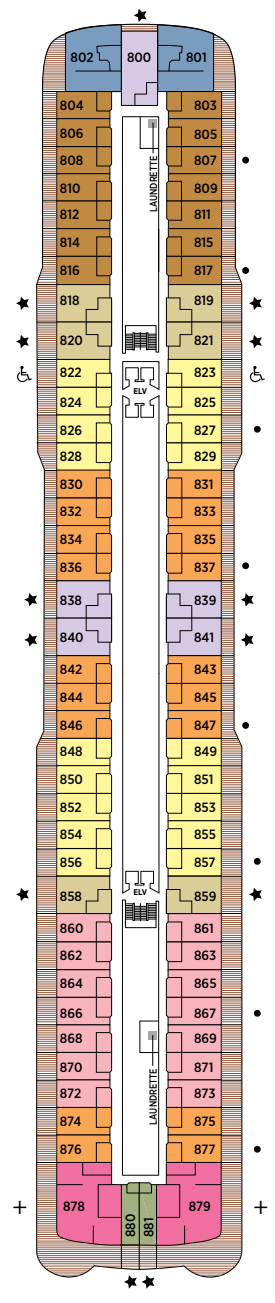

Seven Seas Explorer® DECK PLANS

DECK 4

DECK 5

DECK 6

DECK 7

DECK 8

| | | | |
|----|------------------|----|----------------------|
| RS | REGENT SUITE | D | CONCIERGE SUITE |
| MS | MASTER SUITE | E | CONCIERGE SUITE |
| GS | GRAND SUITE | F1 | SUPERIOR SUITE |
| ES | EXPLORER SUITE | F2 | SUPERIOR SUITE |
| SS | SEVEN SEAS SUITE | G1 | DELUXE VERANDA SUITE |
| A | PENTHOUSE SUITE | G2 | DELUXE VERANDA SUITE |
| B | PENTHOUSE SUITE | H | VERANDA SUITE |
| C | PENTHOUSE SUITE | | |

OVERALL LENGTH . . . 735 ft.
 BEAM (WIDTH) 102 ft.
 DRAFT 23 ft.
 GUESTS 750
 OFFICERS European
 CREW 542 International
 GUEST DECKS 10
 GROSS TONNAGE . . . 56,000
 CRUISING SPEED . . . 19.5 Knots
 SHIP'S REGISTRY . . . Marshall Islands

DECK 9

DECK 10

DECK 11

DECK 12

DECK 14

- + 2-bedroom suite accommodates up to 6 guests
 - Convertible sofa bed
 - ♿ Wheelchair accessible suites 822, 823, and 916 have shower stall instead of bathtub
 - Connecting suites
 - ★ Bathroom features a glass-enclosed shower instead of bathtub in category A, B, C, G1, G2 and H
- Up to one rollaway bed can be added to most suites, please inquire at time of booking.

OVERALL LENGTH 670 ft.
 BEAM (WIDTH) 94.5 ft.
 DRAFT 23 ft.
 GUESTS 700
 OFFICERS European
 CREW 447 International
 GUEST DECKS 9
 GROSS TONNAGE 42,363
 CRUISING SPEED 20 Knots
 SHIP'S REGISTRY Bahamas