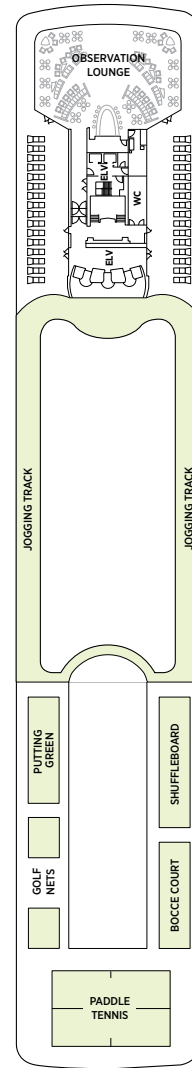

DECK 12

- + 2-bedroom suite accommodates up to 6 guests
- Convertible sofa bed
- ♿ Wheelchair accessible suites 828, 829, 918, 919, 1012 and 1013 have shower stall instead of bathtub
- ★ Bathroom features a glass-enclosed shower instead of bathtub

Up to one rollaway bed can be added to most suites, please inquire at time of booking.