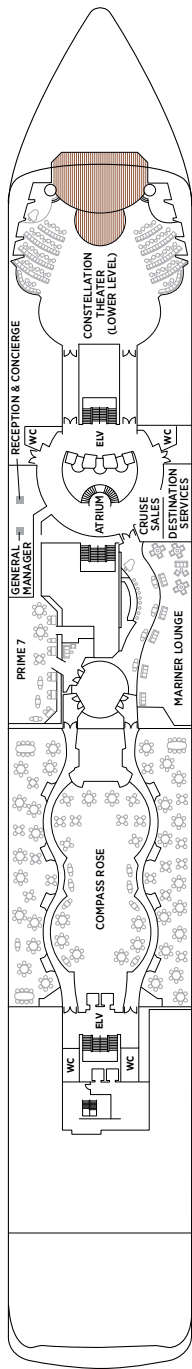

Seven Seas Mariner® DECK PLANS

DECK 5