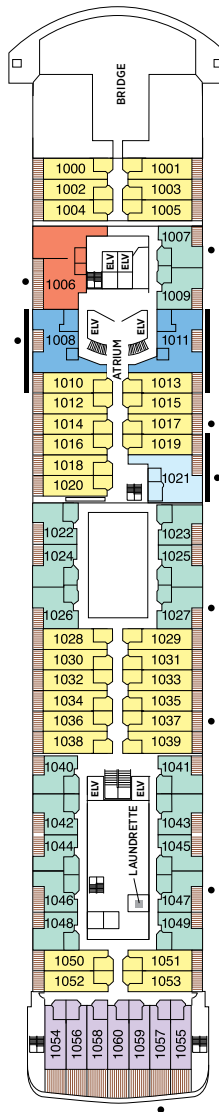

MS MASTER SUITE	 C PENTHOUSE SUITE
 GS GRAND SUITE	 D CONCIERGE SUITE
 VS VOYAGER SUITE	 E CONCIERGE SUITE
 SS SEVEN SEAS SUITE	 F DELUXE VERANDA SUITE
 A PENTHOUSE SUITE	 G DELUXE VERANDA SUITE
 B PENTHOUSE SUITE	 H DELUXE VERANDA SUITE

OVERALL LENGTH . . . . . 670 ft.
BEAM (WIDTH) . . . . . 94.5 ft.
DRAFT . . . . . 23 ft.
GUESTS 700
OFFICERS . . . . . European
CREW . . . . . 447 International
GUEST DECKS 9
GROSS TONNAGE 42,363
CRUISING SPEED . . . . . 20 Knots
SHIP'S REGISTRY . . . . . Bahamas

DECK 8

DECK 9

DECK 10

DECK 11

DECK 12

- + 2-bedroom suite accommodates up to 6 guests
- Convertible sofa bed
- ♿ Wheelchair accessible suites 761, 762, 859 and 860 have shower stall instead of bathtub
- Connecting suites

Up to one rollaway bed can be added to most suites, please inquire at time of booking.