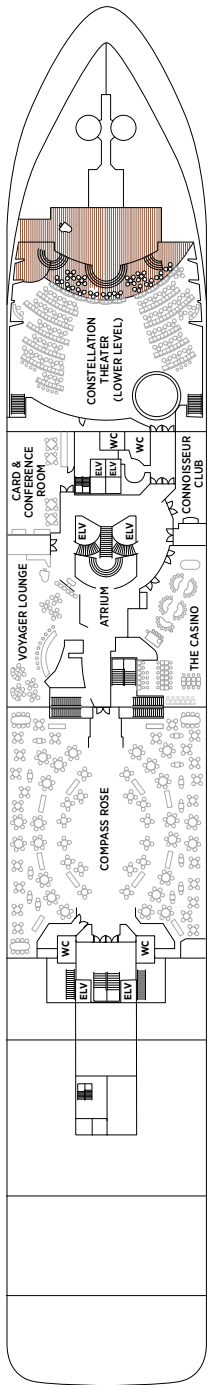

Seven Seas Explorer® DECK PLANS

DECK 4

DECK 5

DECK 6

DECK 7

DECK 8

| | | | |
|----|------------------|----|----------------------|
| RS | REGENT SUITE | D | CONCIERGE SUITE |
| MS | MASTER SUITE | E | CONCIERGE SUITE |
| GS | GRAND SUITE | F1 | SUPERIOR SUITE |
| ES | EXPLORER SUITE | F2 | SUPERIOR SUITE |
| SS | SEVEN SEAS SUITE | G1 | DELUXE VERANDA SUITE |
| A | PENTHOUSE SUITE | G2 | DELUXE VERANDA SUITE |
| B | PENTHOUSE SUITE | H | VERANDA SUITE |
| C | PENTHOUSE SUITE | | |

OVERALL LENGTH . . . 735 ft.
 BEAM (WIDTH) 102 ft.
 DRAFT 23 ft.
 GUESTS 750
 OFFICERS European
 CREW 542 International
 GUEST DECKS 10
 GROSS TONNAGE . . . 56,000
 CRUISING SPEED . . . 19.5 Knots
 SHIP'S REGISTRY . . . Marshall Islands

DECK 9

DECK 10

DECK 11

DECK 12

DECK 14

- + 2-bedroom suite accommodates up to 6 guests
 - Convertible sofa bed
 - ♿ Wheelchair accessible suites 822, 823, and 916 have shower stall instead of bathtub
 - Connecting suites
 - ★ Bathroom features a glass-enclosed shower instead of bathtub in category A, B, C, G1, G2 and H
- Up to one rollaway bed can be added to most suites, please inquire at time of booking.

Seven Seas Voyager® DECK PLANS

DECK 4

DECK 5

DECK 6

DECK 7

- | | |
|---|--|
| MS MASTER SUITE | C PENTHOUSE SUITE |
| GS GRAND SUITE | D CONCIERGE SUITE |
| VS VOYAGER SUITE | E CONCIERGE SUITE |
| SS SEVEN SEAS SUITE | F DELUXE VERANDA SUITE |
| A PENTHOUSE SUITE | G DELUXE VERANDA SUITE |
| B PENTHOUSE SUITE | H DELUXE VERANDA SUITE |