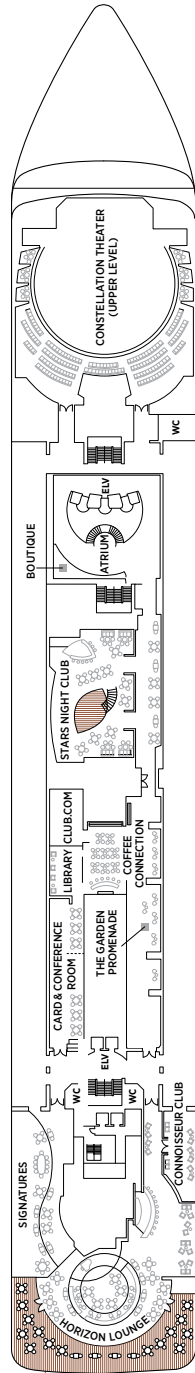

Seven Seas Mariner® DECK PLANS

DECK 6