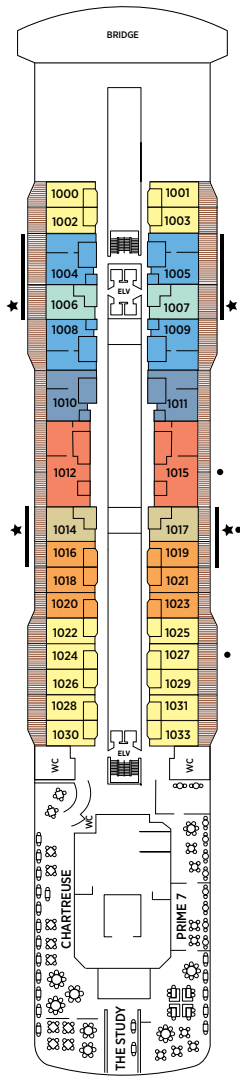

Seven Seas Explorer® DECK PLANS

DECK 4

DECK 5

DECK 6

DECK 7

DECK 8

| | | | |
|----|------------------|----|----------------------|
| RS | REGENT SUITE | D | CONCIERGE SUITE |
| MS | MASTER SUITE | E | CONCIERGE SUITE |
| GS | GRAND SUITE | F1 | SUPERIOR SUITE |
| ES | EXPLORER SUITE | F2 | SUPERIOR SUITE |
| SS | SEVEN SEAS SUITE | G1 | DELUXE VERANDA SUITE |
| A | PENTHOUSE SUITE | G2 | DELUXE VERANDA SUITE |
| B | PENTHOUSE SUITE | H | VERANDA SUITE |
| C | PENTHOUSE SUITE | | |

OVERALL LENGTH . . . 735 ft.
 BEAM (WIDTH) 102 ft.
 DRAFT 23 ft.
 GUESTS 750
 OFFICERS European
 CREW 542 International
 GUEST DECKS 10
 GROSS TONNAGE . . . 56,000
 CRUISING SPEED . . . 19.5 Knots
 SHIP'S REGISTRY . . . Marshall Islands

DECK 9

DECK 10

DECK 11

DECK 12

DECK 14

- + 2-bedroom suite accommodates up to 6 guests
 - Convertible sofa bed
 - ♿ Wheelchair accessible suites 822, 823, and 916 have shower stall instead of bathtub
 - Connecting suites
 - ★ Bathroom features a glass-enclosed shower instead of bathtub in category A, B, C, G1, G2 and H
- Up to one rollaway bed can be added to most suites, please inquire at time of booking.

OVERALL LENGTH 670 ft.
 BEAM (WIDTH) 94.5 ft.
 DRAFT 23 ft.
 GUESTS 700
 OFFICERS European
 CREW 447 International
 GUEST DECKS 9
 GROSS TONNAGE 42,363
 CRUISING SPEED 20 Knots
 SHIP'S REGISTRY Bahamas