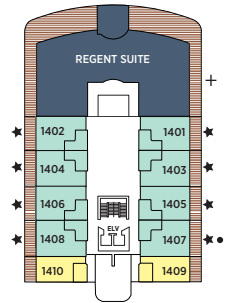

DECK 9

DECK 10

DECK 11

DECK 12

DECK 14

- + 2-bedroom suite accommodates up to 6 guests
 - Convertible sofa bed
 - ♿ Wheelchair accessible suites 822, 823, and 916 have shower stall instead of bathtub
 - Connecting suites
 - ★ Bathroom features a glass-enclosed shower instead of bathtub in category A, B, C, G1, G2 and H
- Up to one rollaway bed can be added to most suites, please inquire at time of booking.

Seven Seas Voyager® DECK PLANS

DECK 4

DECK 5

DECK 6

DECK 7

- | | |
|---|--|
| MS MASTER SUITE | C PENTHOUSE SUITE |
| GS GRAND SUITE | D CONCIERGE SUITE |
| VS VOYAGER SUITE | E CONCIERGE SUITE |
| SS SEVEN SEAS SUITE | F DELUXE VERANDA SUITE |
| A PENTHOUSE SUITE | G DELUXE VERANDA SUITE |
| B PENTHOUSE SUITE | H DELUXE VERANDA SUITE |

OVERALL LENGTH 670 ft.
 BEAM (WIDTH) 94.5 ft.
 DRAFT 23 ft.
 GUESTS 700
 OFFICERS European
 CREW 447 International
 GUEST DECKS 9
 GROSS TONNAGE 42,363
 CRUISING SPEED 20 Knots
 SHIP'S REGISTRY Bahamas

OVERALL LENGTH 566 ft.
 BEAM (WIDTH) 81 ft.
 DRAFT 24 ft.
 GUESTS 490
 OFFICERS European
 CREW 345 International
 GUEST DECKS 8
 GROSS TONNAGE 28,803
 CRUISING SPEED 20 Knots
 SHIP'S REGISTRY Bahamas

DECK 9