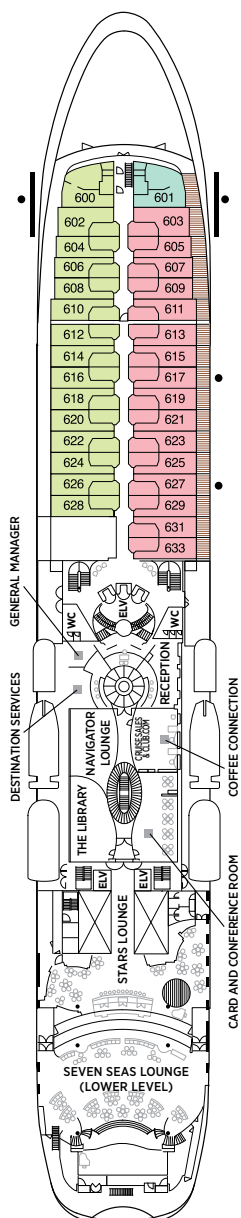

Seven Seas Navigator® DECK PLANS

DECK 6