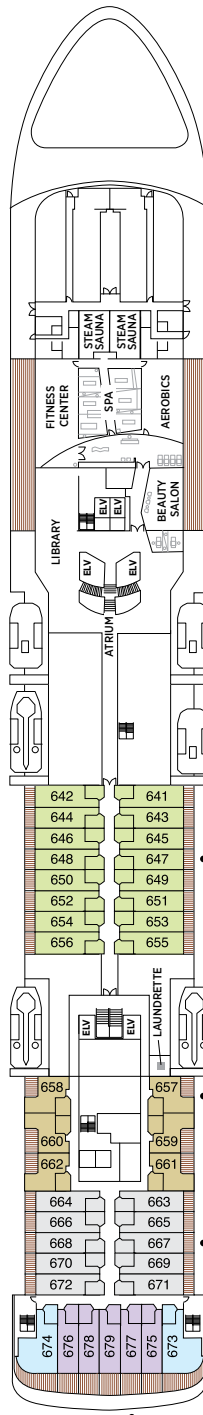

Seven Seas Explorer® DECK PLANS

DECK 4

DECK 5

DECK 6

DECK 7

DECK 8

| | | | |
|----|------------------|----|----------------------|
| RS | REGENT SUITE | D | CONCIERGE SUITE |
| MS | MASTER SUITE | E | CONCIERGE SUITE |
| GS | GRAND SUITE | F1 | SUPERIOR SUITE |
| ES | EXPLORER SUITE | F2 | SUPERIOR SUITE |
| SS | SEVEN SEAS SUITE | G1 | DELUXE VERANDA SUITE |
| A | PENTHOUSE SUITE | G2 | DELUXE VERANDA SUITE |
| B | PENTHOUSE SUITE | H | VERANDA SUITE |
| C | PENTHOUSE SUITE | | |

OVERALL LENGTH . . . 735 ft.
 BEAM (WIDTH) 102 ft.
 DRAFT 23 ft.
 GUESTS 750
 OFFICERS European
 CREW 542 International
 GUEST DECKS 10
 GROSS TONNAGE . . . 56,000
 CRUISING SPEED . . . 19.5 Knots
 SHIP'S REGISTRY . . . Marshall Islands

DECK 9

DECK 10

DECK 11

DECK 12

DECK 14

- + 2-bedroom suite accommodates up to 6 guests
 - Convertible sofa bed
 - ♿ Wheelchair accessible suites 822, 823, and 916 have shower stall instead of bathtub
 - Connecting suites
 - ★ Bathroom features a glass-enclosed shower instead of bathtub in category A, B, C, G1, G2 and H
- Up to one rollaway bed can be added to most suites, please inquire at time of booking.

Seven Seas Voyager® DECK PLANS

DECK 4

DECK 5

DECK 6

DECK 7

- | | |
|---|--|
| MS MASTER SUITE | C PENTHOUSE SUITE |
| GS GRAND SUITE | D CONCIERGE SUITE |
| VS VOYAGER SUITE | E CONCIERGE SUITE |
| SS SEVEN SEAS SUITE | F DELUXE VERANDA SUITE |
| A PENTHOUSE SUITE | G DELUXE VERANDA SUITE |
| B PENTHOUSE SUITE | H DELUXE VERANDA SUITE |