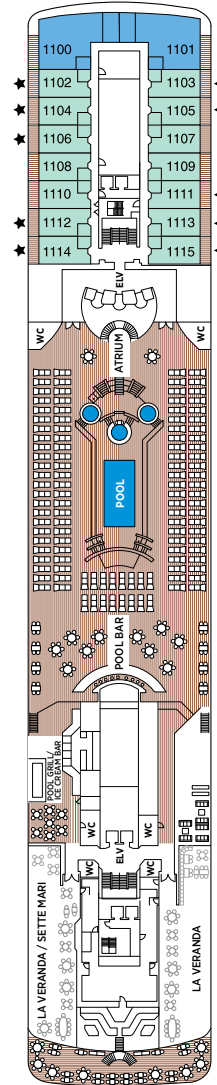

MS MASTER SUITE	 C PENTHOUSE SUITE
 GS GRAND SUITE	 D CONCIERGE SUITE
 MN MARINER SUITE	 E CONCIERGE SUITE
 SS SEVEN SEAS SUITE	 F DELUXE VERANDA SUITE
 HS HORIZON VIEW SUITE	 G DELUXE VERANDA SUITE
 A PENTHOUSE SUITE	 H DELUXE VERANDA SUITE
 B PENTHOUSE SUITE	

OVERALL LENGTH . . . . . 709 ft.
BEAM (WIDTH) . . . . . 93 ft.
DRAFT . . . . . 21 ft.
GUESTS 700
OFFICERS . . . . . European
CREW . . . . . 445 International
GUEST DECKS 8
GROSS TONNAGE 48,075
CRUISING SPEED . . . . . 20 Knots
SHIP'S REGISTRY . . . . . Bahamas

DECK 11

- + 2-bedroom suite accommodates up to 6 guests
- Convertible sofa bed
- ♿ Wheelchair accessible suites 828, 829, 918, 919, 1012 and 1013 have shower stall instead of bathtub
- ★ Bathroom features a glass-enclosed shower instead of bathtub

Up to one rollaway bed can be added to most suites, please inquire at time of booking.