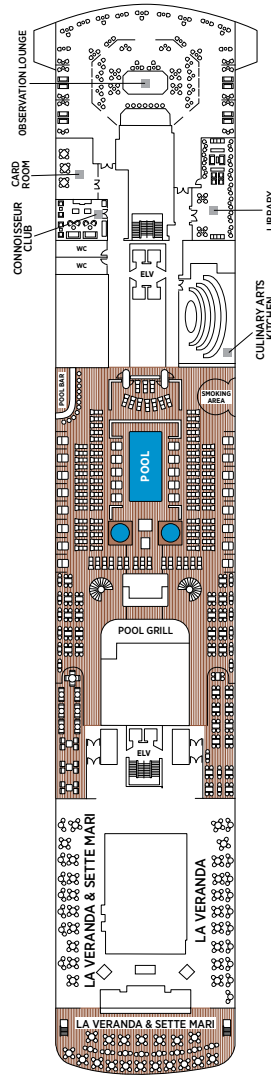

RS	REGENT SUITE	D	CONCIERGE SUITE
MS	MASTER SUITE	E	CONCIERGE SUITE
GS	GRAND SUITE	F1	SUPERIOR SUITE
ES	EXPLORER SUITE	F2	SUPERIOR SUITE
SS	SEVEN SEAS SUITE	G1	DELUXE VERANDA SUITE
A	PENTHOUSE SUITE	G2	DELUXE VERANDA SUITE
B	PENTHOUSE SUITE	H	VERANDA SUITE
C	PENTHOUSE SUITE		

OVERALL LENGTH . . . 735 ft.
BEAM (WIDTH) . . . . . 102 ft.
DRAFT . . . . . 23 ft.
GUESTS 750
OFFICERS . . . . . European
CREW . . . . . 542 International
GUEST DECKS 10
GROSS TONNAGE . . . 56,000
CRUISING SPEED . . . 19.5 Knots
SHIP'S REGISTRY . . . Marshall Islands

DECK 11

DECK 14

1. + 2-bedroom suite accommodates up to 6 guests
   - Convertible sofa bed
   - ♿ Wheelchair accessible suites 822, 823, and 916 have shower stall instead of bathtub
   - Connecting suites
   - ★ Bathroom features a glass-enclosed shower instead of bathtub in category A, B, C, G1, G2 and H
2. Up to one rollaway bed can be added to most suites, please inquire at time of booking.