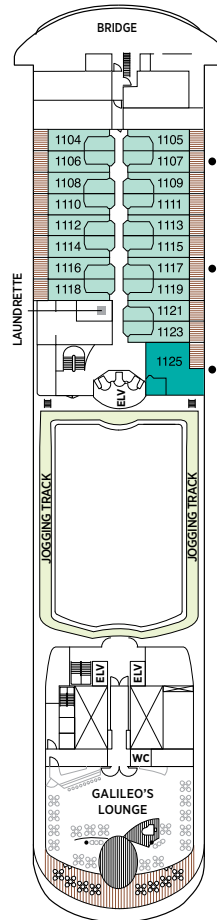

- MS MASTER SUITE
- GS GRAND SUITE
- NS NAVIGATOR SUITE
- A PENTHOUSE SUITE
- B PENTHOUSE SUITE
- C PENTHOUSE SUITE
- D CONCIERGE SUITE
- E DELUXE VERANDA SUITE
- F DELUXE VERANDA SUITE
- G DELUXE WINDOW SUITE
- H DELUXE WINDOW SUITE

OVERALL LENGTH . . . . . 566 ft.
BEAM (WIDTH) . . . . . 81 ft.
DRAFT . . . . . 24 ft.
GUESTS 490
OFFICERS . . . . . European
CREW . . . . . 345 International
GUEST DECKS 8
GROSS TONNAGE 28,803
CRUISING SPEED . . . . . 20 Knots
SHIP'S REGISTRY . . . . . Bahamas

DECK 11

DECK 12

- Convertible sofa bed
- ♿ Wheelchair accessible suites 832, 833, 928 and 929 have shower stall instead of bathtub
- Connecting suites

Up to one rollaway bed can be added to most suites, please inquire at time of booking.