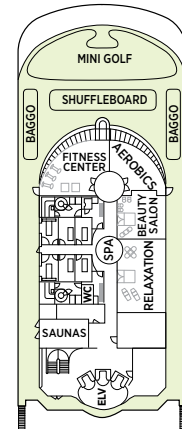

OVERALL LENGTH 709 ft.
 BEAM (WIDTH) 93 ft.
 DRAFT 21 ft.
 GUESTS 700
 OFFICERS European
 CREW 445 International
 GUEST DECKS 8
 GROSS TONNAGE 48,075
 CRUISING SPEED 20 Knots
 SHIP'S REGISTRY Bahamas

DECK 9

Up to one rollaway bed can be added to most suites, please inquire at time of booking.

Seven Seas Navigator® DECK PLANS

DECK 5

DECK 6

DECK 7

DECK 8

- MS MASTER SUITE
- GS GRAND SUITE
- NS NAVIGATOR SUITE
- A PENTHOUSE SUITE
- B PENTHOUSE SUITE
- C PENTHOUSE SUITE
- D CONCIERGE SUITE
- E DELUXE VERANDA SUITE
- F DELUXE VERANDA SUITE
- G DELUXE WINDOW SUITE
- H DELUXE WINDOW SUITE

OVERALL LENGTH 566 ft.
 BEAM (WIDTH) 81 ft.
 DRAFT 24 ft.
 GUESTS 490
 OFFICERS European
 CREW 345 International
 GUEST DECKS 8
 GROSS TONNAGE 28,803
 CRUISING SPEED 20 Knots
 SHIP'S REGISTRY Bahamas

DECK 9

DECK 10

DECK 11

DECK 12

- Convertible sofa bed
- ♿ Wheelchair accessible suites 832, 833, 928 and 929 have shower stall instead of bathtub
- Connecting suites

Up to one rollaway bed can be added to most suites, please inquire at time of booking.