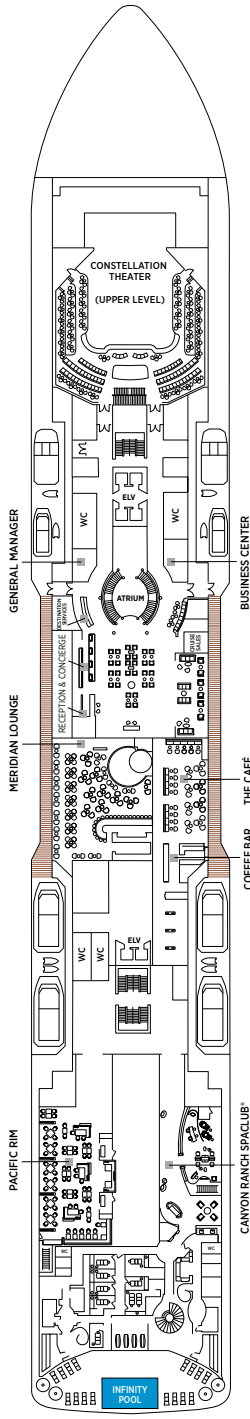

Seven Seas Explorer® DECK PLANS

DECK 4

DECK 5

DECK 6

DECK 7

DECK 8

| | | | |
|----|------------------|----|----------------------|
| RS | REGENT SUITE | D | CONCIERGE SUITE |
| MS | MASTER SUITE | E | CONCIERGE SUITE |
| GS | GRAND SUITE | F1 | SUPERIOR SUITE |
| ES | EXPLORER SUITE | F2 | SUPERIOR SUITE |
| SS | SEVEN SEAS SUITE | G1 | DELUXE VERANDA SUITE |
| A | PENTHOUSE SUITE | G2 | DELUXE VERANDA SUITE |
| B | PENTHOUSE SUITE | H | VERANDA SUITE |
| C | PENTHOUSE SUITE | | |

OVERALL LENGTH . . . 735 ft.
 BEAM (WIDTH) 102 ft.
 DRAFT 23 ft.
 GUESTS 750
 OFFICERS European
 CREW 542 International
 GUEST DECKS 10
 GROSS TONNAGE . . . 56,000
 CRUISING SPEED . . . 19.5 Knots
 SHIP'S REGISTRY . . . Marshall Islands

DECK 9

DECK 10

DECK 11

DECK 12

DECK 14

- + 2-bedroom suite accommodates up to 6 guests
 - Convertible sofa bed
 - ♿ Wheelchair accessible suites 822, 823, and 916 have shower stall instead of bathtub
 - Connecting suites
 - ★ Bathroom features a glass-enclosed shower instead of bathtub in category A, B, C, G1, G2 and H
- Up to one rollaway bed can be added to most suites, please inquire at time of booking.

OVERALL LENGTH 670 ft.
 BEAM (WIDTH) 94.5 ft.
 DRAFT 23 ft.
 GUESTS 700
 OFFICERS European
 CREW 447 International
 GUEST DECKS 9
 GROSS TONNAGE 42,363
 CRUISING SPEED 20 Knots
 SHIP'S REGISTRY Bahamas