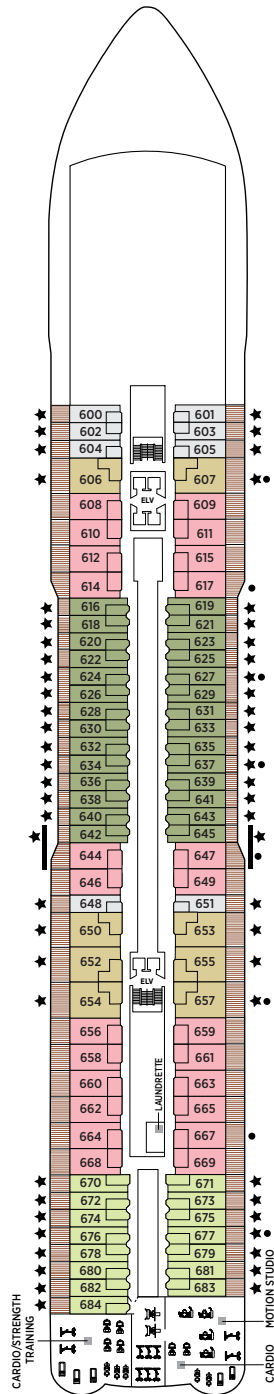

Seven Seas Explorer® DECK PLANS

DECK 4

DECK 5

DECK 6

DECK 7

DECK 8

| | | | |
|----|------------------|----|----------------------|
| RS | REGENT SUITE | D | CONCIERGE SUITE |
| MS | MASTER SUITE | E | CONCIERGE SUITE |
| GS | GRAND SUITE | F1 | SUPERIOR SUITE |
| ES | EXPLORER SUITE | F2 | SUPERIOR SUITE |
| SS | SEVEN SEAS SUITE | G1 | DELUXE VERANDA SUITE |
| A | PENTHOUSE SUITE | G2 | DELUXE VERANDA SUITE |
| B | PENTHOUSE SUITE | H | VERANDA SUITE |
| C | PENTHOUSE SUITE | | |

OVERALL LENGTH . . . 735 ft.
 BEAM (WIDTH) 102 ft.
 DRAFT 23 ft.
 GUESTS 750
 OFFICERS European
 CREW 542 International
 GUEST DECKS 10
 GROSS TONNAGE . . . 56,000
 CRUISING SPEED . . . 19.5 Knots
 SHIP'S REGISTRY . . . Marshall Islands

DECK 9

DECK 10

DECK 11

DECK 12

DECK 14

- + 2-bedroom suite accommodates up to 6 guests
 - Convertible sofa bed
 - ♿ Wheelchair accessible suites 822, 823, and 916 have shower stall instead of bathtub
 - Connecting suites
 - ★ Bathroom features a glass-enclosed shower instead of bathtub in category A, B, C, G1, G2 and H
- Up to one rollaway bed can be added to most suites, please inquire at time of booking.

Seven Seas Voyager® DECK PLANS

DECK 4

DECK 5

DECK 6

DECK 7

- | | |
|---|--|
| MS MASTER SUITE | C PENTHOUSE SUITE |
| GS GRAND SUITE | D CONCIERGE SUITE |
| VS VOYAGER SUITE | E CONCIERGE SUITE |
| SS SEVEN SEAS SUITE | F DELUXE VERANDA SUITE |
| A PENTHOUSE SUITE | G DELUXE VERANDA SUITE |
| B PENTHOUSE SUITE | H DELUXE VERANDA SUITE |