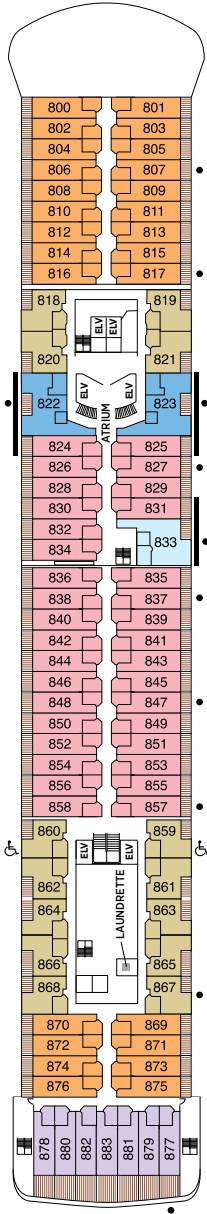

Seven Seas Explorer® DECK PLANS

DECK 4

DECK 5

DECK 6

DECK 7

DECK 8

| | | | |
|----|------------------|----|----------------------|
| RS | REGENT SUITE | D | CONCIERGE SUITE |
| MS | MASTER SUITE | E | CONCIERGE SUITE |
| GS | GRAND SUITE | F1 | SUPERIOR SUITE |
| ES | EXPLORER SUITE | F2 | SUPERIOR SUITE |
| SS | SEVEN SEAS SUITE | G1 | DELUXE VERANDA SUITE |
| A | PENTHOUSE SUITE | G2 | DELUXE VERANDA SUITE |
| B | PENTHOUSE SUITE | H | VERANDA SUITE |
| C | PENTHOUSE SUITE | | |

OVERALL LENGTH . . . 735 ft.
 BEAM (WIDTH) 102 ft.
 DRAFT 23 ft.
 GUESTS 750
 OFFICERS European
 CREW 542 International
 GUEST DECKS 10
 GROSS TONNAGE . . . 56,000
 CRUISING SPEED . . . 19.5 Knots
 SHIP'S REGISTRY . . . Marshall Islands

Seven Seas Voyager® DECK PLANS

DECK 4

DECK 5

DECK 6

DECK 7

- | | |
|---|--|
| MS MASTER SUITE | C PENTHOUSE SUITE |
| GS GRAND SUITE | D CONCIERGE SUITE |
| VS VOYAGER SUITE | E CONCIERGE SUITE |
| SS SEVEN SEAS SUITE | F DELUXE VERANDA SUITE |
| A PENTHOUSE SUITE | G DELUXE VERANDA SUITE |
| B PENTHOUSE SUITE | H DELUXE VERANDA SUITE |

OVERALL LENGTH 670 ft.
 BEAM (WIDTH) 94.5 ft.
 DRAFT 23 ft.
 GUESTS 700
 OFFICERS European
 CREW 447 International
 GUEST DECKS 9
 GROSS TONNAGE 42,363
 CRUISING SPEED 20 Knots
 SHIP'S REGISTRY Bahamas