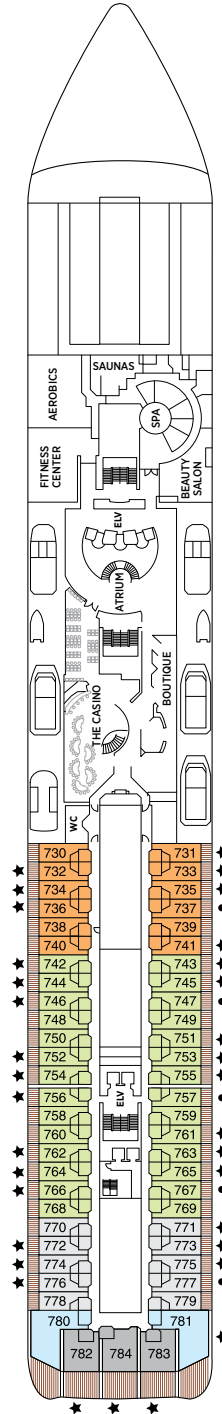

Seven Seas Mariner® DECK PLANS

DECK 7