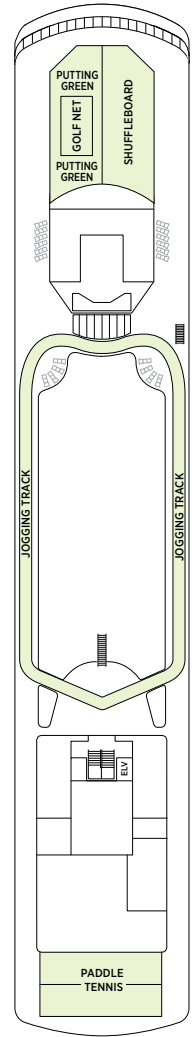

Seven Seas Explorer® DECK PLANS

DECK 4

DECK 5

DECK 6

DECK 7

DECK 8

| | | | |
|----|------------------|----|----------------------|
| RS | REGENT SUITE | D | CONCIERGE SUITE |
| MS | MASTER SUITE | E | CONCIERGE SUITE |
| GS | GRAND SUITE | F1 | SUPERIOR SUITE |
| ES | EXPLORER SUITE | F2 | SUPERIOR SUITE |
| SS | SEVEN SEAS SUITE | G1 | DELUXE VERANDA SUITE |
| A | PENTHOUSE SUITE | G2 | DELUXE VERANDA SUITE |
| B | PENTHOUSE SUITE | H | VERANDA SUITE |
| C | PENTHOUSE SUITE | | |

OVERALL LENGTH . . . 735 ft.
 BEAM (WIDTH) 102 ft.
 DRAFT 23 ft.
 GUESTS 750
 OFFICERS European
 CREW 542 International
 GUEST DECKS 10
 GROSS TONNAGE . . . 56,000
 CRUISING SPEED . . . 19.5 Knots
 SHIP'S REGISTRY . . . Marshall Islands

Seven Seas Voyager® DECK PLANS

DECK 4

DECK 5

DECK 6

DECK 7

- | | |
|---|--|
| MS MASTER SUITE | C PENTHOUSE SUITE |
| GS GRAND SUITE | D CONCIERGE SUITE |
| VS VOYAGER SUITE | E CONCIERGE SUITE |
| SS SEVEN SEAS SUITE | F DELUXE VERANDA SUITE |
| A PENTHOUSE SUITE | G DELUXE VERANDA SUITE |
| B PENTHOUSE SUITE | H DELUXE VERANDA SUITE |

DECK 8

DECK 9

DECK 10

DECK 11

DECK 12

- + 2-bedroom suite accommodates up to 6 guests
- Convertible sofa bed
- ♿ Wheelchair accessible suites 761, 762, 859 and 860 have shower stall instead of bathtub
- Connecting suites