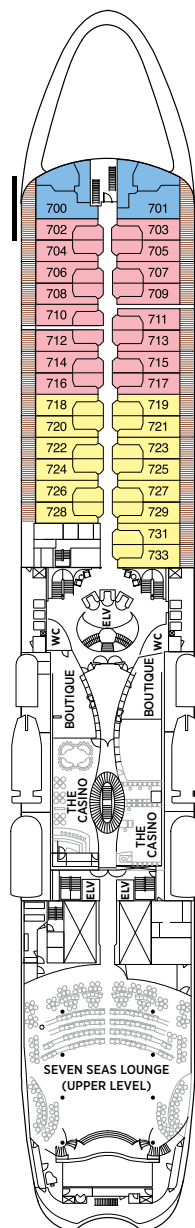

Seven Seas Navigator® DECK PLANS

DECK 7