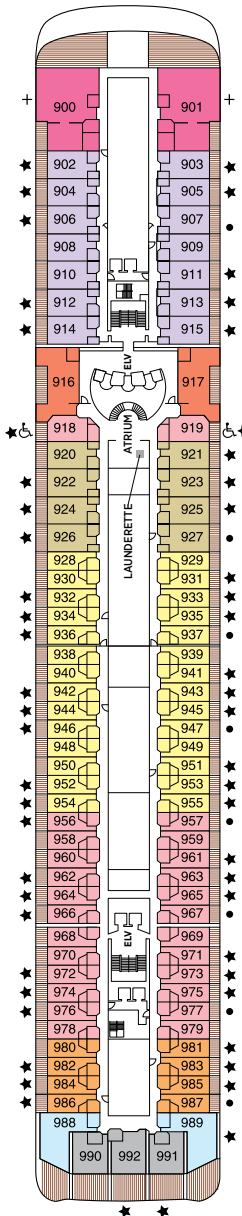

Seven Seas Explorer® DECK PLANS

DECK 4

DECK 5

DECK 6

DECK 7

DECK 8

| | | | |
|----|------------------|----|----------------------|
| RS | REGENT SUITE | D | CONCIERGE SUITE |
| MS | MASTER SUITE | E | CONCIERGE SUITE |
| GS | GRAND SUITE | F1 | SUPERIOR SUITE |
| ES | EXPLORER SUITE | F2 | SUPERIOR SUITE |
| SS | SEVEN SEAS SUITE | G1 | DELUXE VERANDA SUITE |
| A | PENTHOUSE SUITE | G2 | DELUXE VERANDA SUITE |
| B | PENTHOUSE SUITE | H | VERANDA SUITE |
| C | PENTHOUSE SUITE | | |

DECK 9

DECK 10

DECK 11

DECK 12

DECK 14

- + 2-bedroom suite accommodates up to 6 guests
 - Convertible sofa bed
 - ♿ Wheelchair accessible suites 822, 823, and 916 have shower stall instead of bathtub
 - Connecting suites
 - ★ Bathroom features a glass-enclosed shower instead of bathtub in category A, B, C, G1, G2 and H
- Up to one rollaway bed can be added to most suites, please inquire at time of booking.

Seven Seas Voyager® DECK PLANS

DECK 4

DECK 5

DECK 6

DECK 7

- | | |
|---|--|
| MS MASTER SUITE | C PENTHOUSE SUITE |
| GS GRAND SUITE | D CONCIERGE SUITE |
| VS VOYAGER SUITE | E CONCIERGE SUITE |
| SS SEVEN SEAS SUITE | F DELUXE VERANDA SUITE |
| A PENTHOUSE SUITE | G DELUXE VERANDA SUITE |
| B PENTHOUSE SUITE | H DELUXE VERANDA SUITE |

OVERALL LENGTH 709 ft.
 BEAM (WIDTH) 93 ft.
 DRAFT 21 ft.
 GUESTS 700
 OFFICERS European
 CREW 445 International
 GUEST DECKS 8
 GROSS TONNAGE 48,075
 CRUISING SPEED 20 Knots
 SHIP'S REGISTRY Bahamas

DECK 9