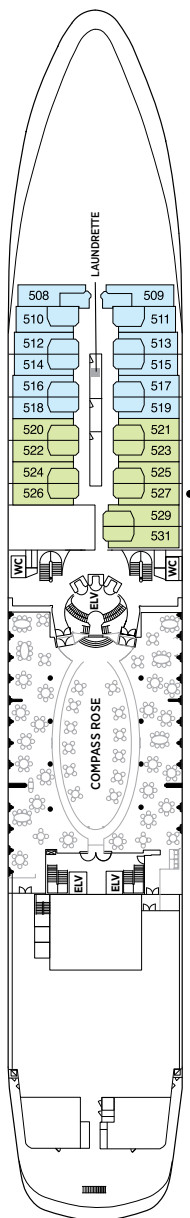

Seven Seas Navigator® DECK PLANS

DECK 5