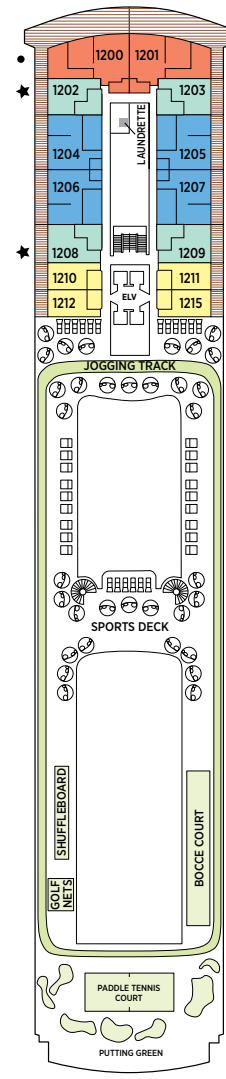

Seven Seas Explorer® DECK PLANS

DECK 4

DECK 5

DECK 6

DECK 7

DECK 8

| | | | |
|----|------------------|----|----------------------|
| RS | REGENT SUITE | D | CONCIERGE SUITE |
| MS | MASTER SUITE | E | CONCIERGE SUITE |
| GS | GRAND SUITE | F1 | SUPERIOR SUITE |
| ES | EXPLORER SUITE | F2 | SUPERIOR SUITE |
| SS | SEVEN SEAS SUITE | G1 | DELUXE VERANDA SUITE |
| A | PENTHOUSE SUITE | G2 | DELUXE VERANDA SUITE |
| B | PENTHOUSE SUITE | H | VERANDA SUITE |
| C | PENTHOUSE SUITE | | |

OVERALL LENGTH . . . 735 ft.
 BEAM (WIDTH) 102 ft.
 DRAFT 23 ft.
 GUESTS 750
 OFFICERS European
 CREW 542 International
 GUEST DECKS 10
 GROSS TONNAGE . . . 56,000
 CRUISING SPEED . . . 19.5 Knots
 SHIP'S REGISTRY . . . Marshall Islands

DECK 9

DECK 10

DECK 11

DECK 12

DECK 14

- + 2-bedroom suite accommodates up to 6 guests
 - Convertible sofa bed
 - ♿ Wheelchair accessible suites 822, 823, and 916 have shower stall instead of bathtub
 - Connecting suites
 - ★ Bathroom features a glass-enclosed shower instead of bathtub in category A, B, C, G1, G2 and H
- Up to one rollaway bed can be added to most suites, please inquire at time of booking.

Seven Seas Voyager® DECK PLANS

DECK 4

DECK 5

DECK 6

DECK 7

- | | |
|---|--|
| MS MASTER SUITE | C PENTHOUSE SUITE |
| GS GRAND SUITE | D CONCIERGE SUITE |
| VS VOYAGER SUITE | E CONCIERGE SUITE |
| SS SEVEN SEAS SUITE | F DELUXE VERANDA SUITE |
| A PENTHOUSE SUITE | G DELUXE VERANDA SUITE |
| B PENTHOUSE SUITE | H DELUXE VERANDA SUITE |