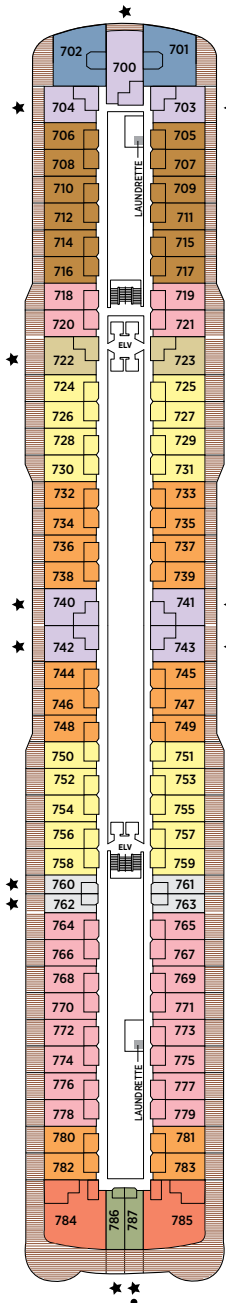

Seven Seas Explorer® DECK PLANS

DECK 4

DECK 5

DECK 6

DECK 7

DECK 8

| | | | |
|----|------------------|----|----------------------|
| RS | REGENT SUITE | D | CONCIERGE SUITE |
| MS | MASTER SUITE | E | CONCIERGE SUITE |
| GS | GRAND SUITE | F1 | SUPERIOR SUITE |
| ES | EXPLORER SUITE | F2 | SUPERIOR SUITE |
| SS | SEVEN SEAS SUITE | G1 | DELUXE VERANDA SUITE |
| A | PENTHOUSE SUITE | G2 | DELUXE VERANDA SUITE |
| B | PENTHOUSE SUITE | H | VERANDA SUITE |
| C | PENTHOUSE SUITE | | |

OVERALL LENGTH . . . 735 ft.
 BEAM (WIDTH) 102 ft.
 DRAFT 23 ft.
 GUESTS 750
 OFFICERS European
 CREW 542 International
 GUEST DECKS 10
 GROSS TONNAGE . . . 56,000
 CRUISING SPEED . . . 19.5 Knots
 SHIP'S REGISTRY . . . Marshall Islands

DECK 9

DECK 10

DECK 11

DECK 12

DECK 14

- + 2-bedroom suite accommodates up to 6 guests
 - Convertible sofa bed
 - ♿ Wheelchair accessible suites 822, 823, and 916 have shower stall instead of bathtub
 - Connecting suites
 - ★ Bathroom features a glass-enclosed shower instead of bathtub in category A, B, C, G1, G2 and H
- Up to one rollaway bed can be added to most suites, please inquire at time of booking.

Seven Seas Voyager® DECK PLANS

DECK 4

DECK 5

DECK 6

DECK 7

- | | |
|---|--|
| MS MASTER SUITE | C PENTHOUSE SUITE |
| GS GRAND SUITE | D CONCIERGE SUITE |
| VS VOYAGER SUITE | E CONCIERGE SUITE |
| SS SEVEN SEAS SUITE | F DELUXE VERANDA SUITE |
| A PENTHOUSE SUITE | G DELUXE VERANDA SUITE |
| B PENTHOUSE SUITE | H DELUXE VERANDA SUITE |