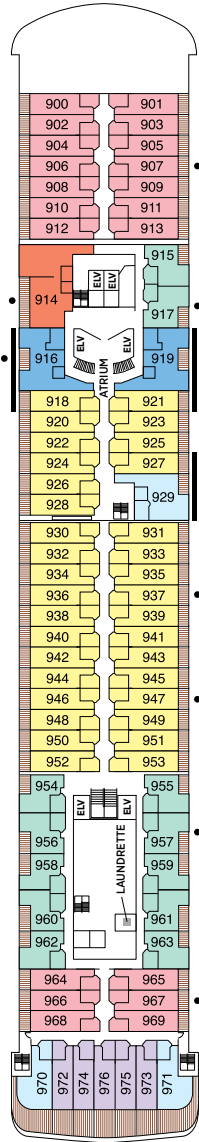

MS MASTER SUITE	 C PENTHOUSE SUITE
 GS GRAND SUITE	 D CONCIERGE SUITE
 VS VOYAGER SUITE	 E CONCIERGE SUITE
 SS SEVEN SEAS SUITE	 F DELUXE VERANDA SUITE
 A PENTHOUSE SUITE	 G DELUXE VERANDA SUITE
 B PENTHOUSE SUITE	 H DELUXE VERANDA SUITE

OVERALL LENGTH . . . . . 670 ft.
BEAM (WIDTH) . . . . . 94.5 ft.
DRAFT . . . . . 23 ft.
GUESTS 700
OFFICERS . . . . . European
CREW . . . . . 447 International
GUEST DECKS 9
GROSS TONNAGE 42,363
CRUISING SPEED . . . . . 20 Knots
SHIP'S REGISTRY . . . . . Bahamas

DECK 8

DECK 9

DECK 10

DECK 11

DECK 12

- + 2-bedroom suite accommodates up to 6 guests
- Convertible sofa bed
- ♿ Wheelchair accessible suites 761, 762, 859 and 860 have shower stall instead of bathtub
- Connecting suites

Up to one rollaway bed can be added to most suites, please inquire at time of booking.