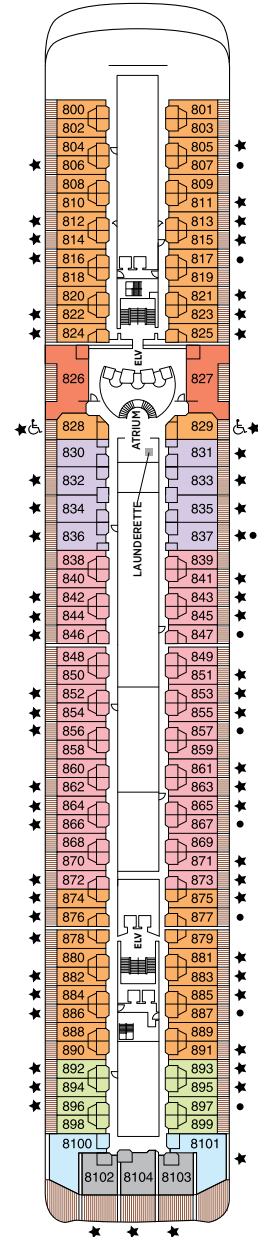

Seven Seas Mariner® DECK PLANS

DECK 8