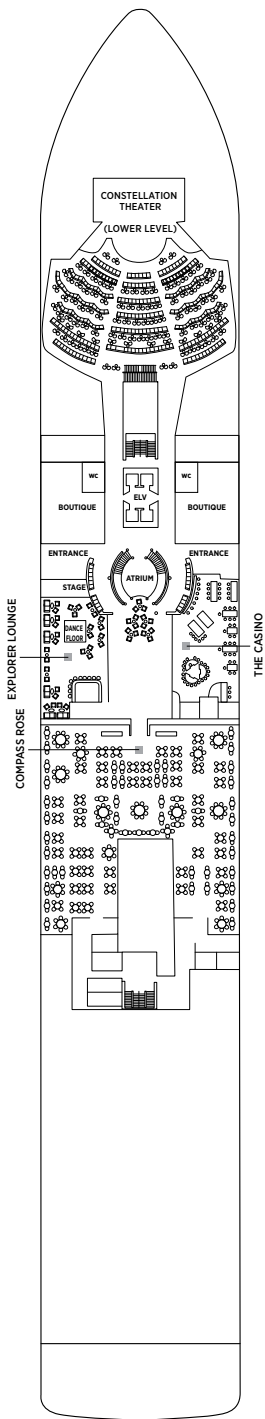

Seven Seas Explorer® DECK PLANS

DECK 4

DECK 5

DECK 6

DECK 7

DECK 8

| | | | |
|----|------------------|----|----------------------|
| RS | REGENT SUITE | D | CONCIERGE SUITE |
| MS | MASTER SUITE | E | CONCIERGE SUITE |
| GS | GRAND SUITE | F1 | SUPERIOR SUITE |
| ES | EXPLORER SUITE | F2 | SUPERIOR SUITE |
| SS | SEVEN SEAS SUITE | G1 | DELUXE VERANDA SUITE |
| A | PENTHOUSE SUITE | G2 | DELUXE VERANDA SUITE |
| B | PENTHOUSE SUITE | H | VERANDA SUITE |
| C | PENTHOUSE SUITE | | |

OVERALL LENGTH . . . 735 ft.
 BEAM (WIDTH) 102 ft.
 DRAFT 23 ft.
 GUESTS 750
 OFFICERS European
 CREW 542 International
 GUEST DECKS 10
 GROSS TONNAGE . . . 56,000
 CRUISING SPEED . . . 19.5 Knots
 SHIP'S REGISTRY . . . Marshall Islands

DECK 9

DECK 10

DECK 11

DECK 12

DECK 14

- + 2-bedroom suite accommodates up to 6 guests
 - Convertible sofa bed
 - ♿ Wheelchair accessible suites 822, 823, and 916 have shower stall instead of bathtub
 - Connecting suites
 - ★ Bathroom features a glass-enclosed shower instead of bathtub in category A, B, C, G1, G2 and H
- Up to one rollaway bed can be added to most suites, please inquire at time of booking.

Seven Seas Voyager® DECK PLANS

DECK 4

DECK 5

DECK 6

DECK 7

- | | |
|---|--|
| MS MASTER SUITE | C PENTHOUSE SUITE |
| GS GRAND SUITE | D CONCIERGE SUITE |
| VS VOYAGER SUITE | E CONCIERGE SUITE |
| SS SEVEN SEAS SUITE | F DELUXE VERANDA SUITE |
| A PENTHOUSE SUITE | G DELUXE VERANDA SUITE |
| B PENTHOUSE SUITE | H DELUXE VERANDA SUITE |