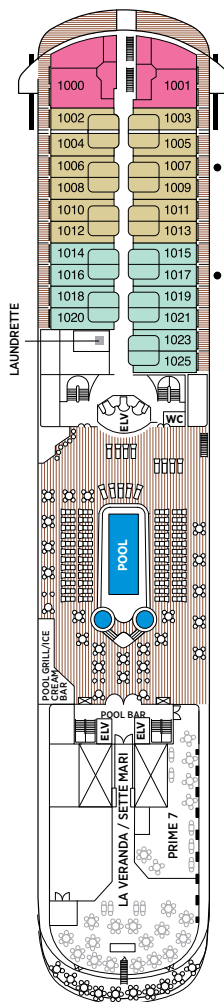

Seven Seas Explorer® DECK PLANS

DECK 4

DECK 5

DECK 6

DECK 7

DECK 8

| | | | |
|----|------------------|----|----------------------|
| RS | REGENT SUITE | D | CONCIERGE SUITE |
| MS | MASTER SUITE | E | CONCIERGE SUITE |
| GS | GRAND SUITE | F1 | SUPERIOR SUITE |
| ES | EXPLORER SUITE | F2 | SUPERIOR SUITE |
| SS | SEVEN SEAS SUITE | G1 | DELUXE VERANDA SUITE |
| A | PENTHOUSE SUITE | G2 | DELUXE VERANDA SUITE |
| B | PENTHOUSE SUITE | H | VERANDA SUITE |
| C | PENTHOUSE SUITE | | |

OVERALL LENGTH . . . 735 ft.
 BEAM (WIDTH) 102 ft.
 DRAFT 23 ft.
 GUESTS 750
 OFFICERS European
 CREW 542 International
 GUEST DECKS 10
 GROSS TONNAGE . . . 56,000
 CRUISING SPEED . . . 19.5 Knots
 SHIP'S REGISTRY . . . Marshall Islands

OVERALL LENGTH 709 ft.
 BEAM (WIDTH) 93 ft.
 DRAFT 21 ft.
 GUESTS 700
 OFFICERS European
 CREW 445 International
 GUEST DECKS 8
 GROSS TONNAGE 48,075
 CRUISING SPEED 20 Knots
 SHIP'S REGISTRY Bahamas

DECK 9

OVERALL LENGTH 566 ft.
 BEAM (WIDTH) 81 ft.
 DRAFT 24 ft.
 GUESTS 490
 OFFICERS European
 CREW 345 International
 GUEST DECKS 8
 GROSS TONNAGE 28,803
 CRUISING SPEED 20 Knots
 SHIP'S REGISTRY Bahamas

DECK 9