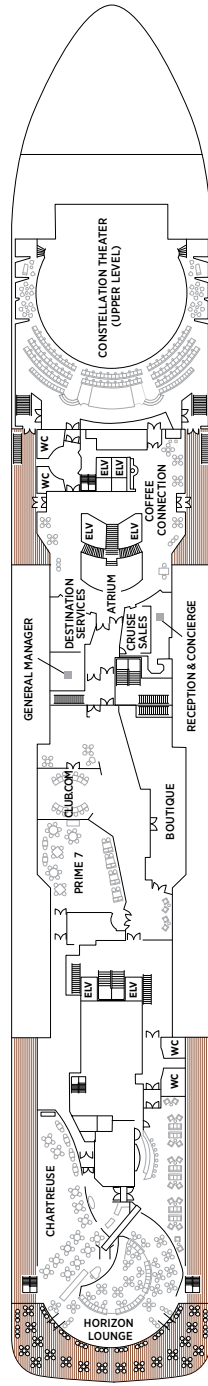

Seven Seas Explorer® DECK PLANS

DECK 4

DECK 5

DECK 6

DECK 7

DECK 8

| | | | |
|----|------------------|----|----------------------|
| RS | REGENT SUITE | D | CONCIERGE SUITE |
| MS | MASTER SUITE | E | CONCIERGE SUITE |
| GS | GRAND SUITE | F1 | SUPERIOR SUITE |
| ES | EXPLORER SUITE | F2 | SUPERIOR SUITE |
| SS | SEVEN SEAS SUITE | G1 | DELUXE VERANDA SUITE |
| A | PENTHOUSE SUITE | G2 | DELUXE VERANDA SUITE |
| B | PENTHOUSE SUITE | H | VERANDA SUITE |
| C | PENTHOUSE SUITE | | |

OVERALL LENGTH . . . 735 ft.
 BEAM (WIDTH) 102 ft.
 DRAFT 23 ft.
 GUESTS 750
 OFFICERS European
 CREW 542 International
 GUEST DECKS 10
 GROSS TONNAGE . . . 56,000
 CRUISING SPEED . . . 19.5 Knots
 SHIP'S REGISTRY . . . Marshall Islands

DECK 9

DECK 10

DECK 11

DECK 12

DECK 14

- + 2-bedroom suite accommodates up to 6 guests
 - Convertible sofa bed
 - ♿ Wheelchair accessible suites 822, 823, and 916 have shower stall instead of bathtub
 - Connecting suites
 - ★ Bathroom features a glass-enclosed shower instead of bathtub in category A, B, C, G1, G2 and H
- Up to one rollaway bed can be added to most suites, please inquire at time of booking.

Seven Seas Voyager® DECK PLANS

DECK 4

DECK 5

DECK 6

DECK 7

- | | |
|---|--|
| MS MASTER SUITE | C PENTHOUSE SUITE |
| GS GRAND SUITE | D CONCIERGE SUITE |
| VS VOYAGER SUITE | E CONCIERGE SUITE |
| SS SEVEN SEAS SUITE | F DELUXE VERANDA SUITE |
| A PENTHOUSE SUITE | G DELUXE VERANDA SUITE |
| B PENTHOUSE SUITE | H DELUXE VERANDA SUITE |