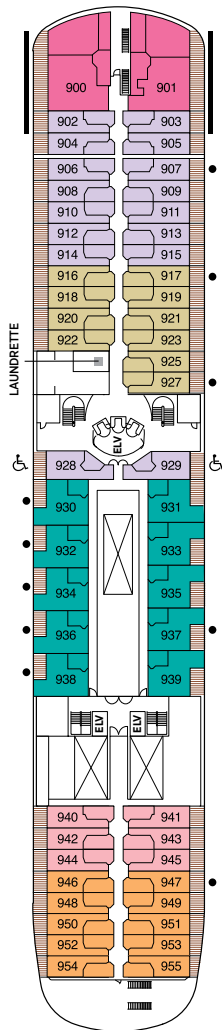

Seven Seas Explorer® DECK PLANS

DECK 4

DECK 5

DECK 6

DECK 7

DECK 8

| | | | |
|----|------------------|----|----------------------|
| RS | REGENT SUITE | D | CONCIERGE SUITE |
| MS | MASTER SUITE | E | CONCIERGE SUITE |
| GS | GRAND SUITE | F1 | SUPERIOR SUITE |
| ES | EXPLORER SUITE | F2 | SUPERIOR SUITE |
| SS | SEVEN SEAS SUITE | G1 | DELUXE VERANDA SUITE |
| A | PENTHOUSE SUITE | G2 | DELUXE VERANDA SUITE |
| B | PENTHOUSE SUITE | H | VERANDA SUITE |
| C | PENTHOUSE SUITE | | |

OVERALL LENGTH . . . 735 ft.
 BEAM (WIDTH) 102 ft.
 DRAFT 23 ft.
 GUESTS 750
 OFFICERS European
 CREW 542 International
 GUEST DECKS 10
 GROSS TONNAGE . . . 56,000
 CRUISING SPEED . . . 19.5 Knots
 SHIP'S REGISTRY . . . Marshall Islands

Seven Seas Voyager® DECK PLANS

DECK 4

DECK 5

DECK 6

DECK 7

- | | |
|---|--|
| MS MASTER SUITE | C PENTHOUSE SUITE |
| GS GRAND SUITE | D CONCIERGE SUITE |
| VS VOYAGER SUITE | E CONCIERGE SUITE |
| SS SEVEN SEAS SUITE | F DELUXE VERANDA SUITE |
| A PENTHOUSE SUITE | G DELUXE VERANDA SUITE |
| B PENTHOUSE SUITE | H DELUXE VERANDA SUITE |

OVERALL LENGTH 566 ft.
 BEAM (WIDTH) 81 ft.
 DRAFT 24 ft.
 GUESTS 490
 OFFICERS European
 CREW 345 International
 GUEST DECKS 8
 GROSS TONNAGE 28,803
 CRUISING SPEED 20 Knots
 SHIP'S REGISTRY Bahamas

DECK 9