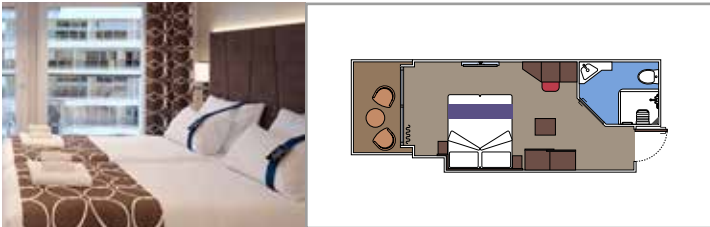

BALCONY

Available in:

- › **Balcony Aurea (BA)**
  cabin size 18m²; balcony size 17m²; deck 11, 12, 14
- › **Deluxe Balcony (BR3)**
  cabin size 18m²; balcony size 17-18,4m²; deck 14-15
- › **Deluxe Balcony (BR2)**
  cabin size 18m²; balcony size 18,4m²; deck 11-12
- › **Deluxe Balcony (BR1)**
  cabin size 18m²; balcony size 17-18,4m²; deck 10
- › **Deluxe Balcony with partial view (BP)**
  cabin size 18m²; balcony size 17-18,4m²; deck 16