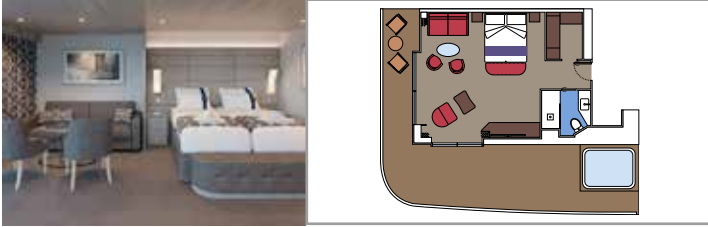

SUITE AUREA

INCLUDED FACILITIES

- Some Suites have balcony with private whirlpool
- Some Suites have balcony overlooking the Promenade
- Some Suites have sitting area with double sofa bed
- Spacious wardrobe
- Comfortable double bed or single beds (on request)
- Bathroom with shower or bathtub and hairdryer
- Interactive TV, telephone, safe, minibar and air conditioning
- Wifi connection available (for a fee)

GRAND SUITE AUREA WITH TERRACE AND WHIRLPOOL SXJ

SXJ

≈35
≈37-46
15-16
4

- › Large balcony with private whirlpool bath
- › Sitting area with double sofa bed