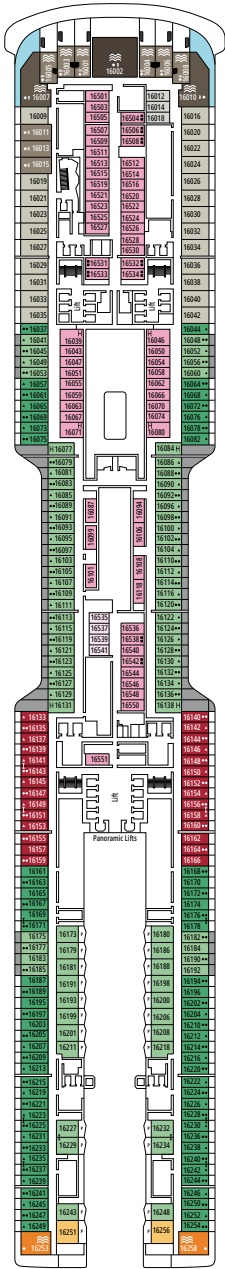

DECK 16
BERN