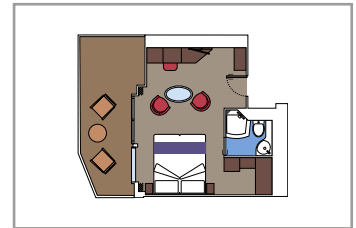

DELUXE SUITE AUREA WITH PROMENADE & OCEAN VIEW SRP

SRP

≈20
≈7

- › Balcony with Promenade and ocean view
- › Sitting area with double sofa bed or separate living room with double sofa bed
- › Deck 16
- › Accommodating up to 4 people

The images are representative only. Size, layout and furniture may vary (within the same cabin category).

Cabin size (m²)

Balcony size (m²)

Deck location

Accommodating up to