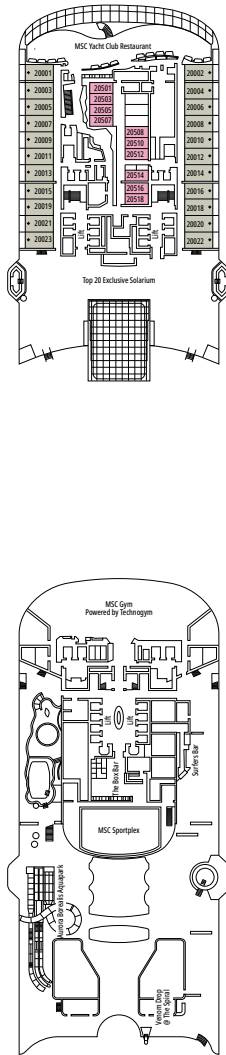

DECK 16
BERN

DECK 18
ATHENS

DECK 21
VALLETTA

DECK 22
AMSTERDAM