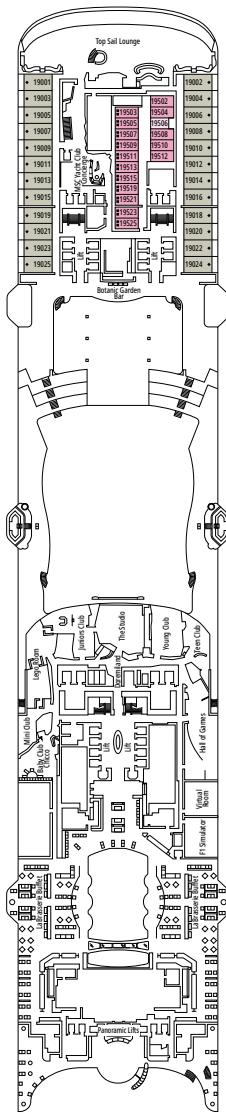

DECK 16
BERN

DECK 18
ATHENS

DECK 21
VALLETTA

DECK 22
AMSTERDAM