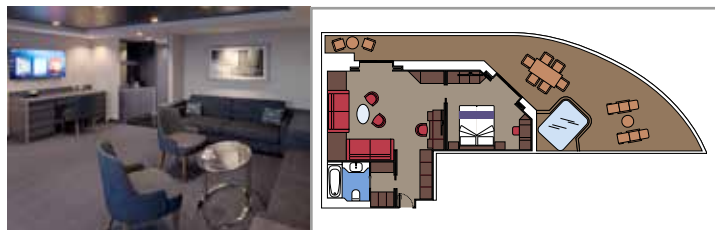

MSC YACHT CLUB ROYAL SUITE WITH WHIRLPOOL BATH YC3

≈51-58
≈42-51
16-18
4
SUITE 16002

- › Large balcony with private whirlpool bath and outdoor dining area
- › Walk-in wardrobe and luggage storage
- › Bathroom with large shower and tub (some cabins feature large tub only)
- › Bar setup, refrigerator and espresso coffee machine

The images are representative only. Size, layout and furniture may vary (within the same cabin category).