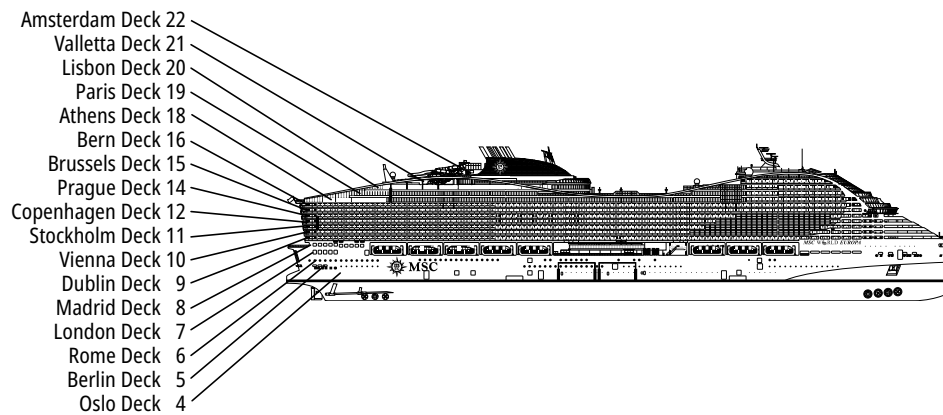

# TECHNICAL CHARACTERISTICS OF THE SHIP

LA PLAGE

TECHNICAL CHARACTERISTICS OF THE SHIP	
GROSS TONNAGE	205.700
LENGTH / BEAM / HEIGHT	333,3 m / 47 m / 68 m
SURFACE AREA	38.400 m <sup>2</sup> public areas
PUBLIC AREA RATIO	5,68 m <sup>2</sup> per guest
DECKS	21, included 16 for guests
LIFTS	39, included 23 for guests (included 4 Panoramic Lifts)
VOLTAGE (IN CABIN)	230/110 volts
MAXIMUM SPEED	22,7 knots
STABILIZERS	Stabilised with 2 fins
NUMBER OF GUESTS	6.762
NUMBER OF CABINS	2.626, included 66 for guests with disabilities or reduced mobility
CREW MEMBERS	2.138
POOLS	7, included 1 with sliding roof and 1 for the MSC Yacht Club
WHIRLPOOLS	13 whirlpool baths included 1 for the MSC Yacht Club
ENVIRONMENTAL TECHNOLOGY	The first ship in the MSC Cruises fleet powered by Liquefied Natural Gas (LNG), one of the world's cleanest marine fuels at scale