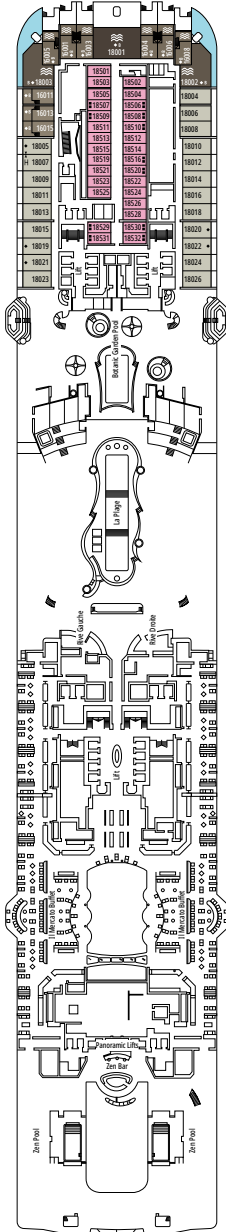

DECK 18
ATHENS