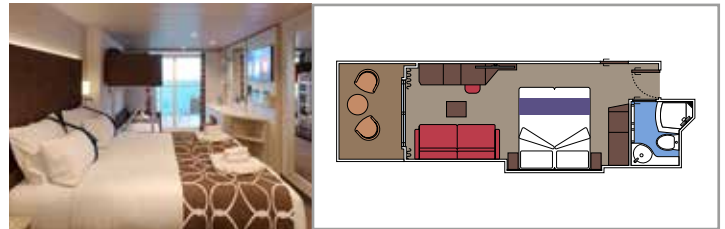

DELUXE BALCONY BR2

BR2

≈17
≈3-10
11-12
4