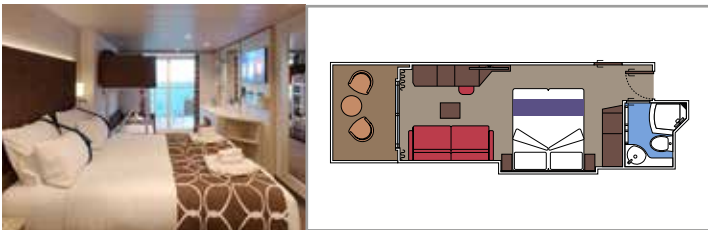

DELUXE BALCONY BR1

BR1

≈17
≈3-8
9-10
4