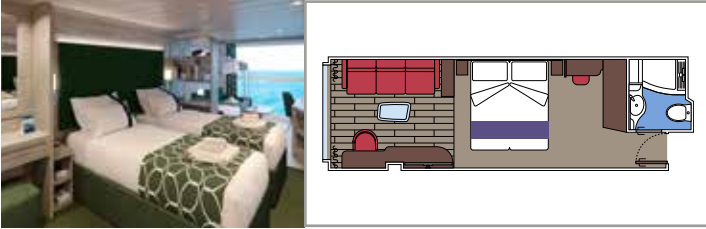

OCEAN VIEW

INCLUDED FACILITIES

- Window with sea view
- Comfortable double bed or single beds (on request)
- Bathroom with shower and hairdryer
- Interactive TV, telephone, safe, minibar and air conditioning
- Wifi connection available (for a fee)

INFINITE OCEAN VIEW

VL2

≈20
12-14
4