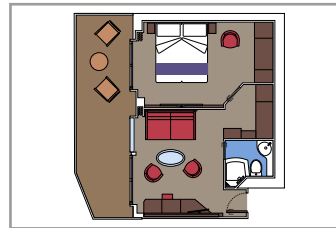

PREMIUM SUITE AUREA WITH PROMENADE & OCEAN VIEW SLP

SLP

≈27
≈9

- › Balcony overlooking the Promenade
- › Sitting area with double sofa bed or separate living room with double sofa bed
- › Deck 11
- › Accommodating up to 4 people