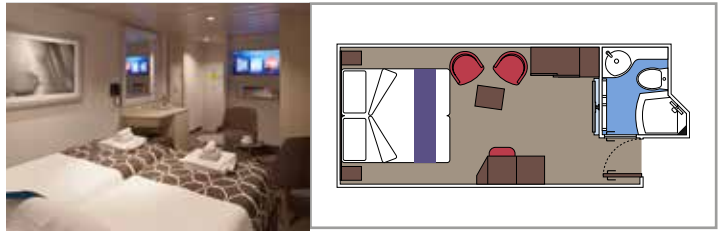

DELUXE INTERIOR

IR1

≈15
5-14
4