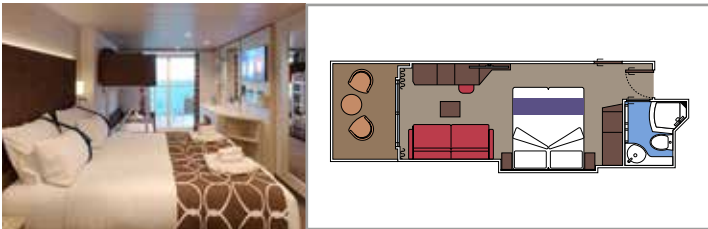

DELUXE BALCONY BR3

BR3

≈17
≈3
14-15
4