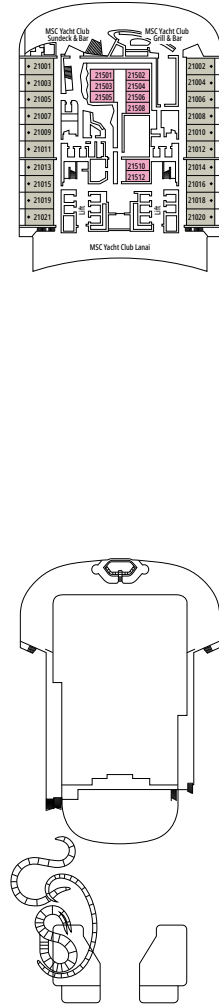

DECK 21
VALLETTA