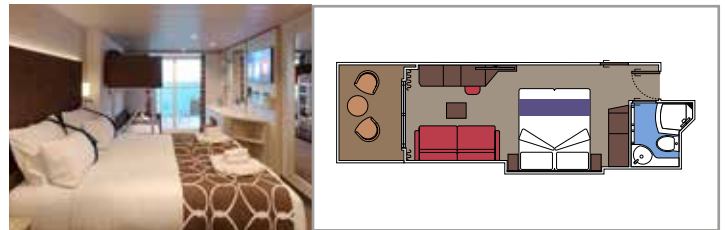

DELUXE BALCONY WITH PARTIAL VIEW BP

BP

≈17
≈3
15-16
4

› Balcony with partial view

The images are representative only. Size, layout and furniture may vary (within the same cabin category).

Cabin size (m²)

Balcony size (m²)

Deck location

Accommodating up to