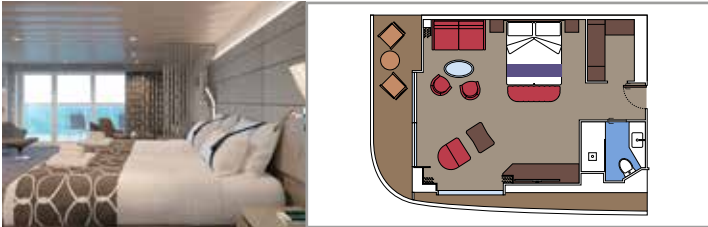

### GRAND SUITE AUREA WITH TERRACE SXT

SXT

 ≈35
  ≈25-35
  11-14
  4

- › Premium balcony
- › Sitting area with double sofa bed

### GRAND SUITE AUREA SX

SX

 ≈35
  ≈8-9
  9-10
  4

- › Balcony
- › Sitting area with double sofa bed