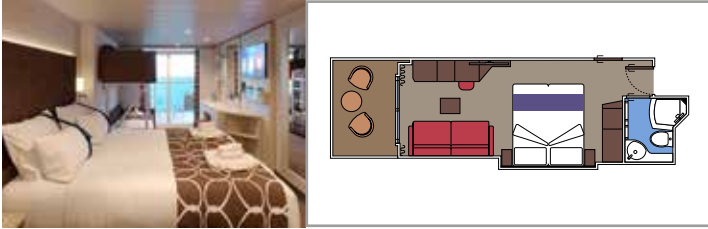

BALCONY

INCLUDED FACILITIES

Some cabins have balcony overlooking the Promenade

Some cabins have partial view

Sitting area with sofa

Wardrobe

Comfortable double bed which can be converted in two single beds (on request)

Bathroom with shower and hairdryer

Interactive TV, telephone, safe, minibar and air conditioning

Wifi connection available (for a fee)

BALCONY AUREA BA

BA

≈17
≈3-8
10-16
4