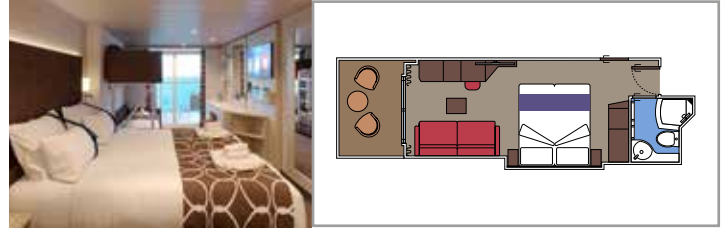

DELUXE BALCONY BR4

BR4

≈17
≈3
16
4