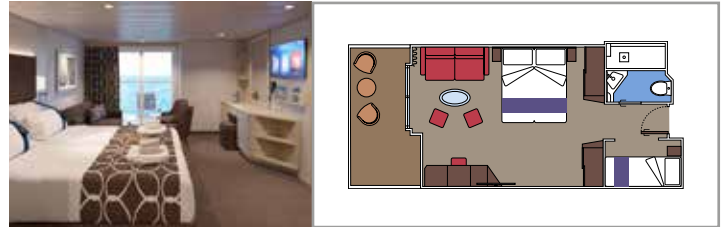

The images are representative only. Size, layout and furniture may vary (within the same cabin category).

**INCLUDED FACILITIES**

- Luxury suites with premium interiors
- Some Suites have balcony with private whirlpool
- Spacious wardrobe
- Comfortable double bed or single beds (on request)
- Bathroom with large shower and/or bathtub
- Interactive TV, telephone, safe, minibar and air conditioning
- Wifi connection included

### GRAND SUITE AUREA WITH TERRACE SXT

SXT

 ≈35
  ≈25-35
  11-14
  4

- › Premium balcony
- › Sitting area with double sofa bed

### GRAND SUITE AUREA SX

SX

 ≈35
  ≈8-9
  9-10
  4

- › Balcony
- › Sitting area with double sofa bed

### PREMIUM SUITE AUREA SL1

SL1

 ≈25
  ≈4
  12-14
  6

- › Balcony