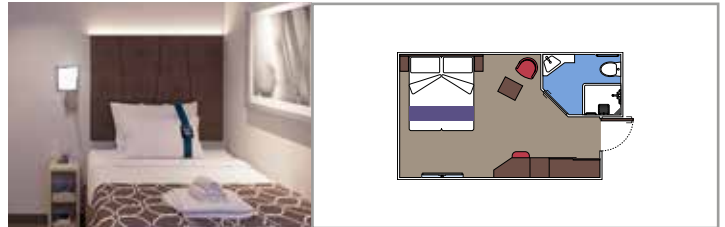

INTERIOR

Available in:

- › **Deluxe Interior (IR2)**
  cabin size 19m²; deck 15-16
- › **Deluxe Interior (IR1)**
  cabin size 19m²; deck 9, 10, 11, 12, 14

Some cabins for guests with disabilities or reduced mobility have twin beds that can't be converted into double beds. The images are representative only; the size, layout and furniture may vary (within the same cabin category).

FACILITIES FOR GUESTS WITH DISABILITIES OR REDUCED MOBILITY

Cabin door width	90 cm
Bathroom door width	88 cm
Size of cabin (floor space)	14 to ≈ 21,4 m²
Size of bathroom	3,3 m²
Is there a fold-down seat in the shower?	Yes
Height of seat from the floor	44 cm
Does the WC seat have grab rails?	Yes
Are wheelchairs available on board?	In limited numbers*
Are all decks accessible?	Yes
Are all lifeboats wheelchair-accessible?	No**
Do the lifts have deck indicators?	Visual - Audio & Braille; Braille on hand rails at stair landings, cabin doors, and directional signs
Can severely visually impaired/blind guests be catered for on the cruise?	Only with full-time carer

* Only for embarkation, disembarkation and emergencies.

** In the event of an emergency, dedicated personnel will help guests with disabilities or reduced mobility to board lifeboats.