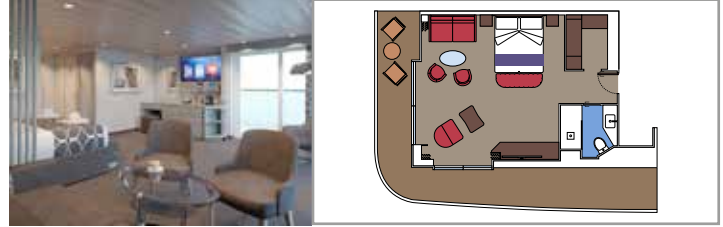

GRAND SUITE AUREA WITH TERRACE SXT

SXT

≈35
≈25-35
11-14
4

- › Premium balcony
- › Sitting area with double sofa bed