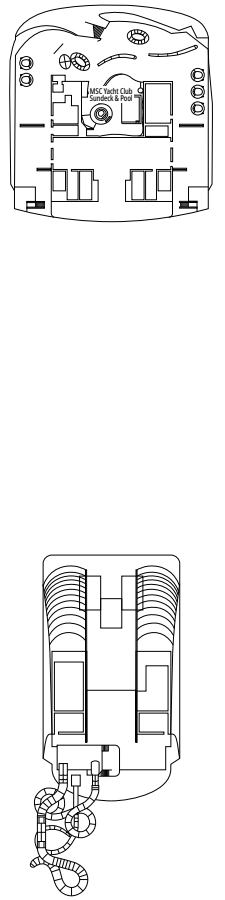

DECK 22
AMSTERDAM