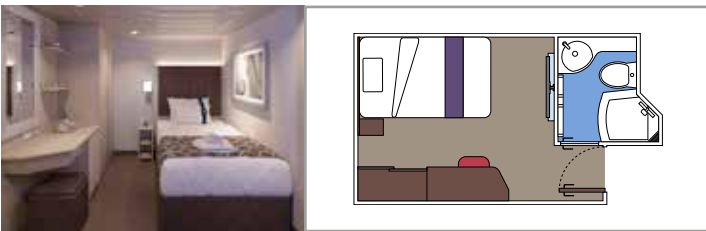

STUDIO INTERIOR

IS

≈10
11-19
1

The images are representative only. Size, layout and furniture may vary (within the same cabin category).

Cabin size (m²)

Balcony size (m²)

Deck location

Accommodating up to